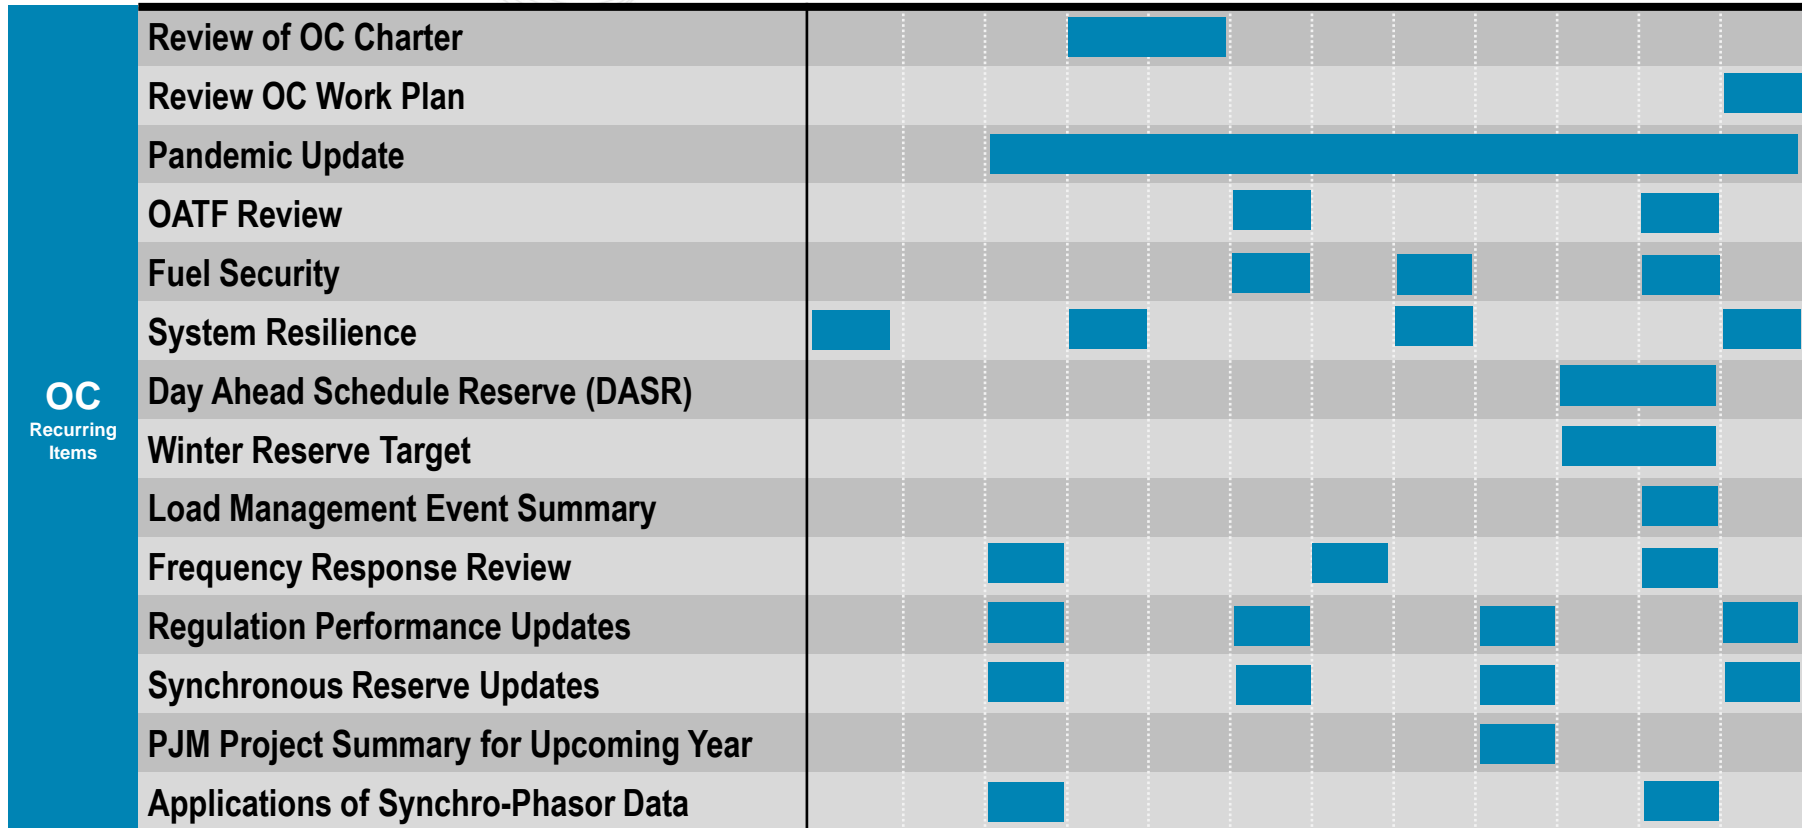

A decorative graphic consisting of multiple thin, overlapping grey lines that form a wavy, ribbon-like shape, positioned at the top center of the page.

2020 OC Work Plan

As of November 1, 2020

[OC Issue Tracking](#)

OC
Manual
Reviews

Jan – Mar

Apr – Jun

Jul – Sep

Oct – Dec

OC
Recurring
Items

2020 Work Plan Status

Review of OC Charter		
Review OC Work Plan		
OATF Review		
System Resilience		Ongoing
Day Ahead Schedule Reserve (DASR)		
Winter Reserve Target		
Load Management Event Summary		
Frequency Response review		Ongoing
Regulation Performance Updates		Ongoing
Synchronous Reserve Updates		Ongoing
PJM Project Summary for Upcoming Year		
Applications of Synchro-Phasor Data		Ongoing