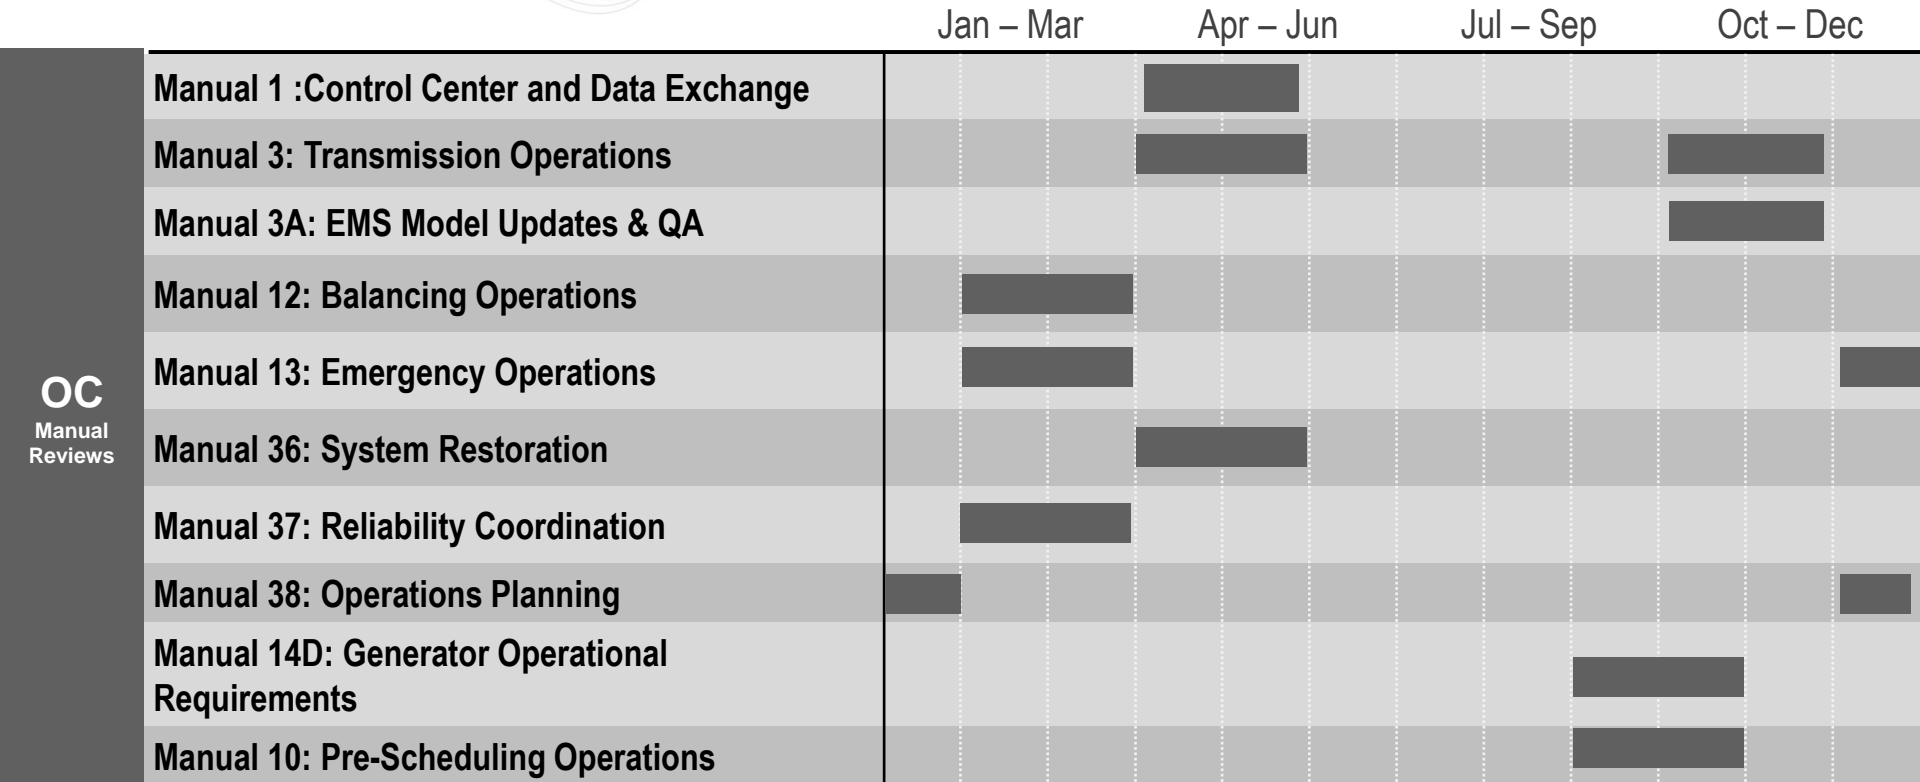

A decorative graphic consisting of multiple thin, overlapping grey lines that form a wavy, ribbon-like shape, positioned at the top center of the page.

2020 OC Work Plan

As of November 1, 2020

[OC Issue Tracking](#)

OC
Manual
Reviews

Jan – Mar

Apr – Jun

Jul – Sep

Oct – Dec

OC
Recurring
Items

2020 Work Plan Status

Review of OC Charter		
Review OC Work Plan		
OATF Review		
System Resilience		Ongoing
Day Ahead Schedule Reserve (DASR)		
Winter Reserve Target		
Load Management Event Summary		
Frequency Response review		Ongoing
Regulation Performance Updates		Ongoing
Synchronous Reserve Updates		Ongoing
PJM Project Summary for Upcoming Year		
Applications of Synchro-Phasor Data		Ongoing