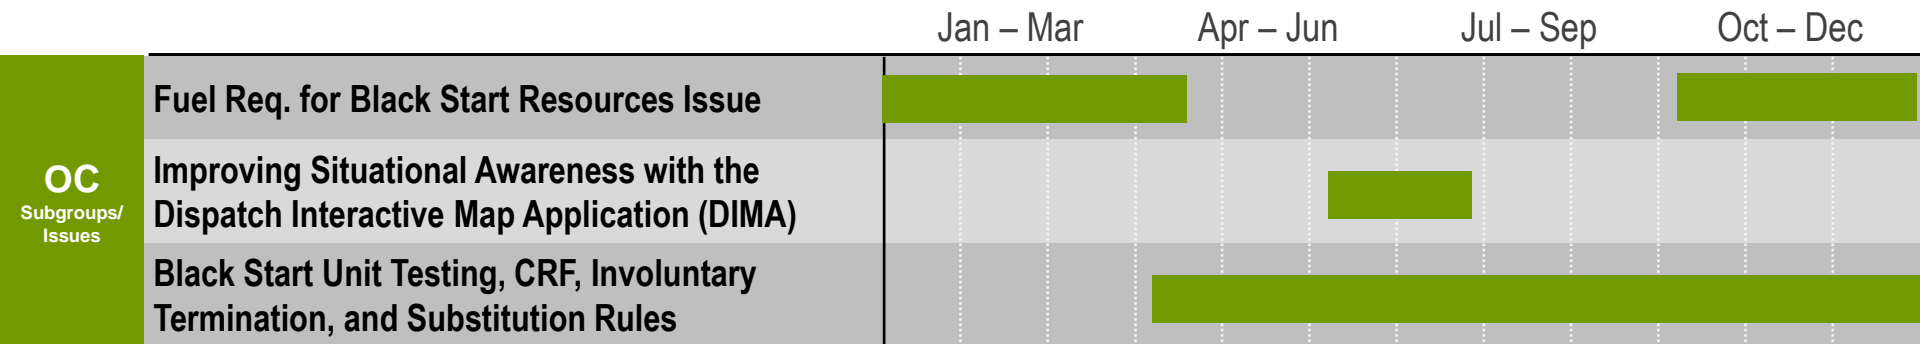

A decorative graphic consisting of multiple thin, overlapping grey lines that form a wavy, ribbon-like shape, positioned at the top center of the page.

2020 OC Work Plan

As of November 1, 2020

[OC Issue Tracking](#)

OC
Manual
Reviews

Jan – Mar

Apr – Jun

Jul – Sep

Oct – Dec

OC
Recurring
Items

2020 Work Plan Status

Review of OC Charter		
Review OC Work Plan		
OATF Review		
System Resilience		Ongoing
Day Ahead Schedule Reserve (DASR)		
Winter Reserve Target		
Load Management Event Summary		
Frequency Response review		Ongoing
Regulation Performance Updates		Ongoing
Synchronous Reserve Updates		Ongoing
PJM Project Summary for Upcoming Year		
Applications of Synchro-Phasor Data		Ongoing