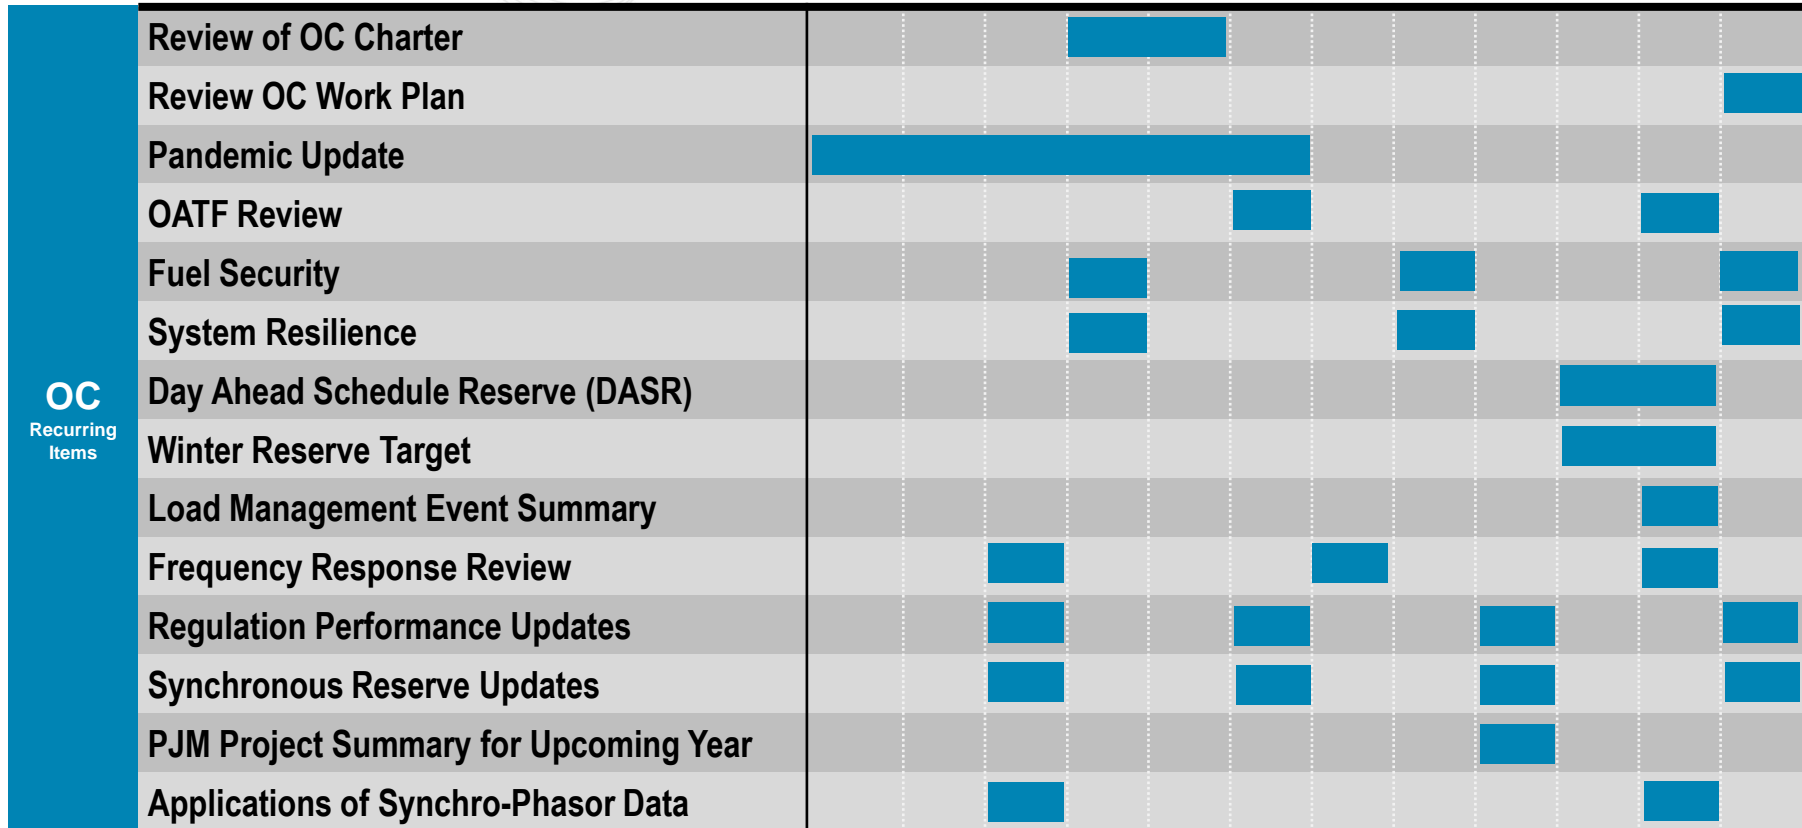

A decorative graphic consisting of multiple thin, overlapping grey lines that form a wavy, ribbon-like shape, positioned at the top center of the page.

2021 OC Work Plan

As of February 1, 2021

[OC Issue Tracking](#)

OC
Manual
Reviews

Jan – Mar

Apr – Jun

Jul – Sep

Oct – Dec

OC
Recurring
Items