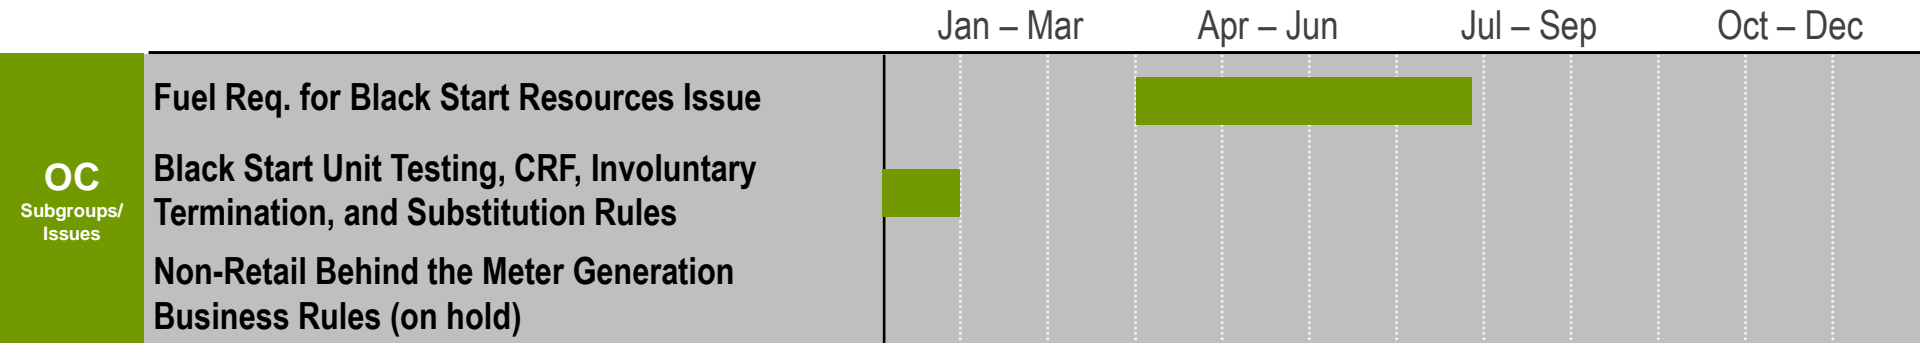

A decorative graphic consisting of multiple thin, overlapping grey lines that form a wavy, ribbon-like shape, positioned at the top center of the page.

2021 OC Work Plan

As of February 1, 2021

[OC Issue Tracking](#)