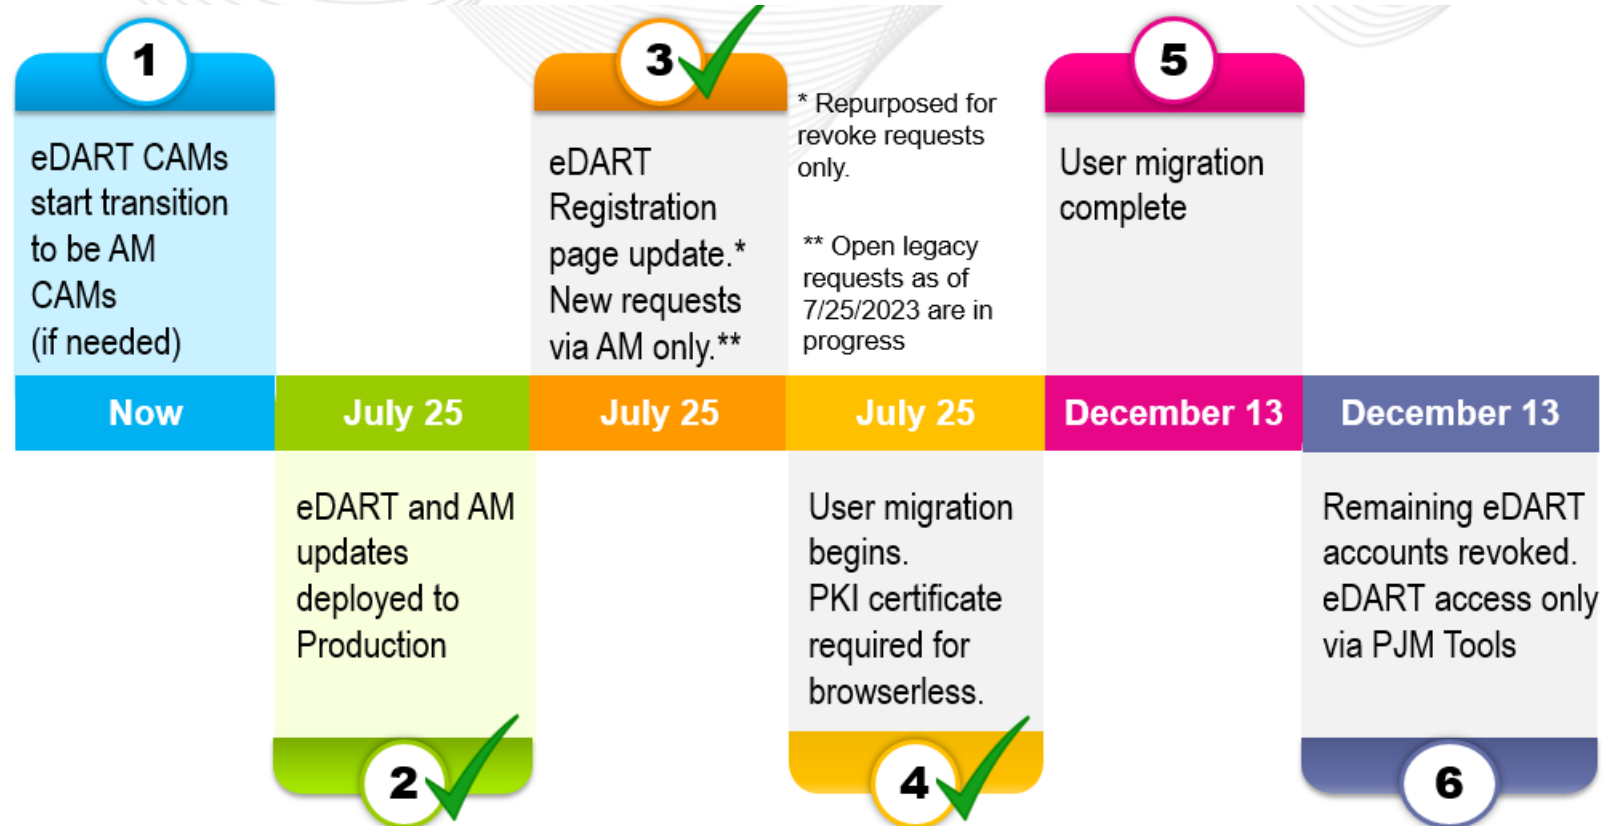

Migration of eDART users to Account Manager is currently underway (7/25/2023 – 12/13/2023):

See:

- [Migration to Account Manager FAQ](#)
- [Presentation](#), 6/23/2023 Special eDART Forum – Account Migration
- [eDART Migration to Account Manager Guide](#)

Communication will be sent out for each milestone