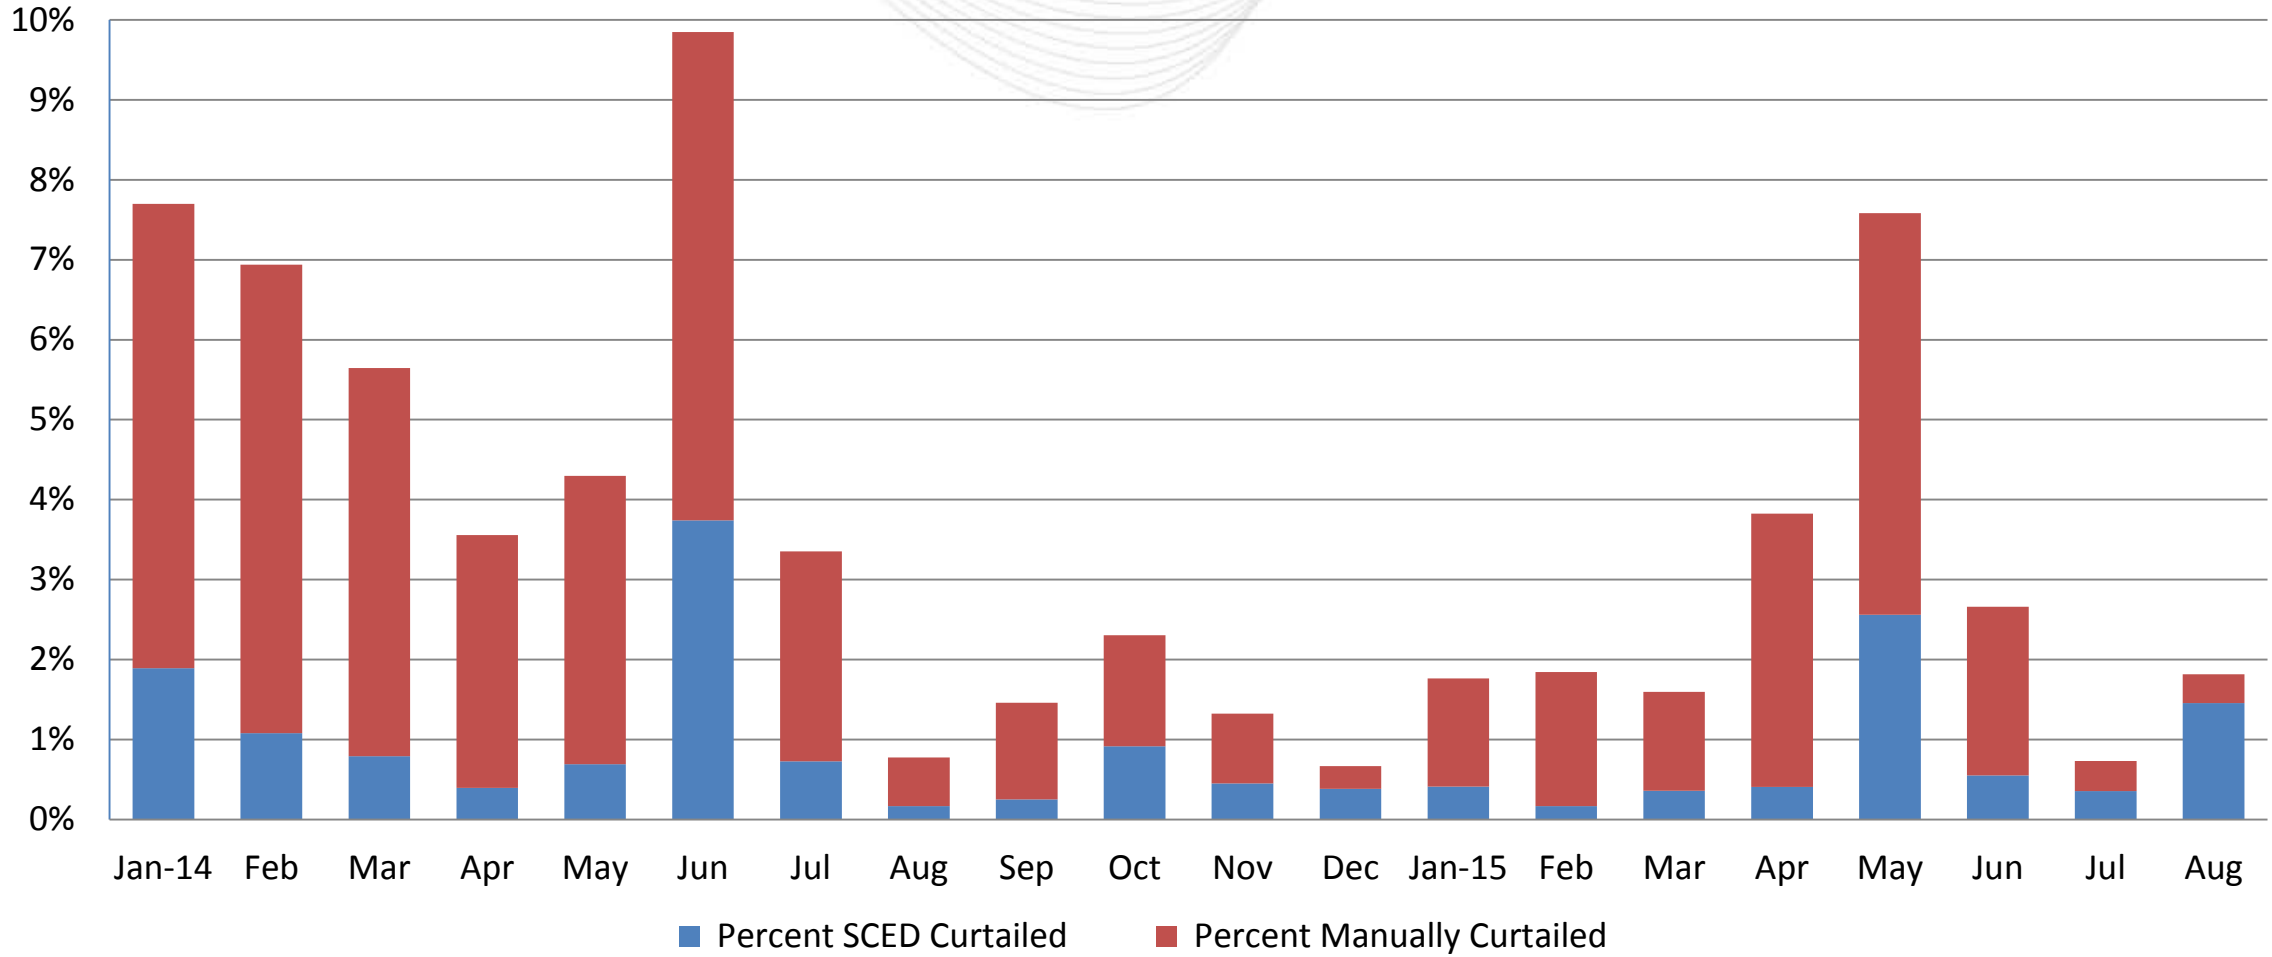

Monthly Wind Power Curtailments