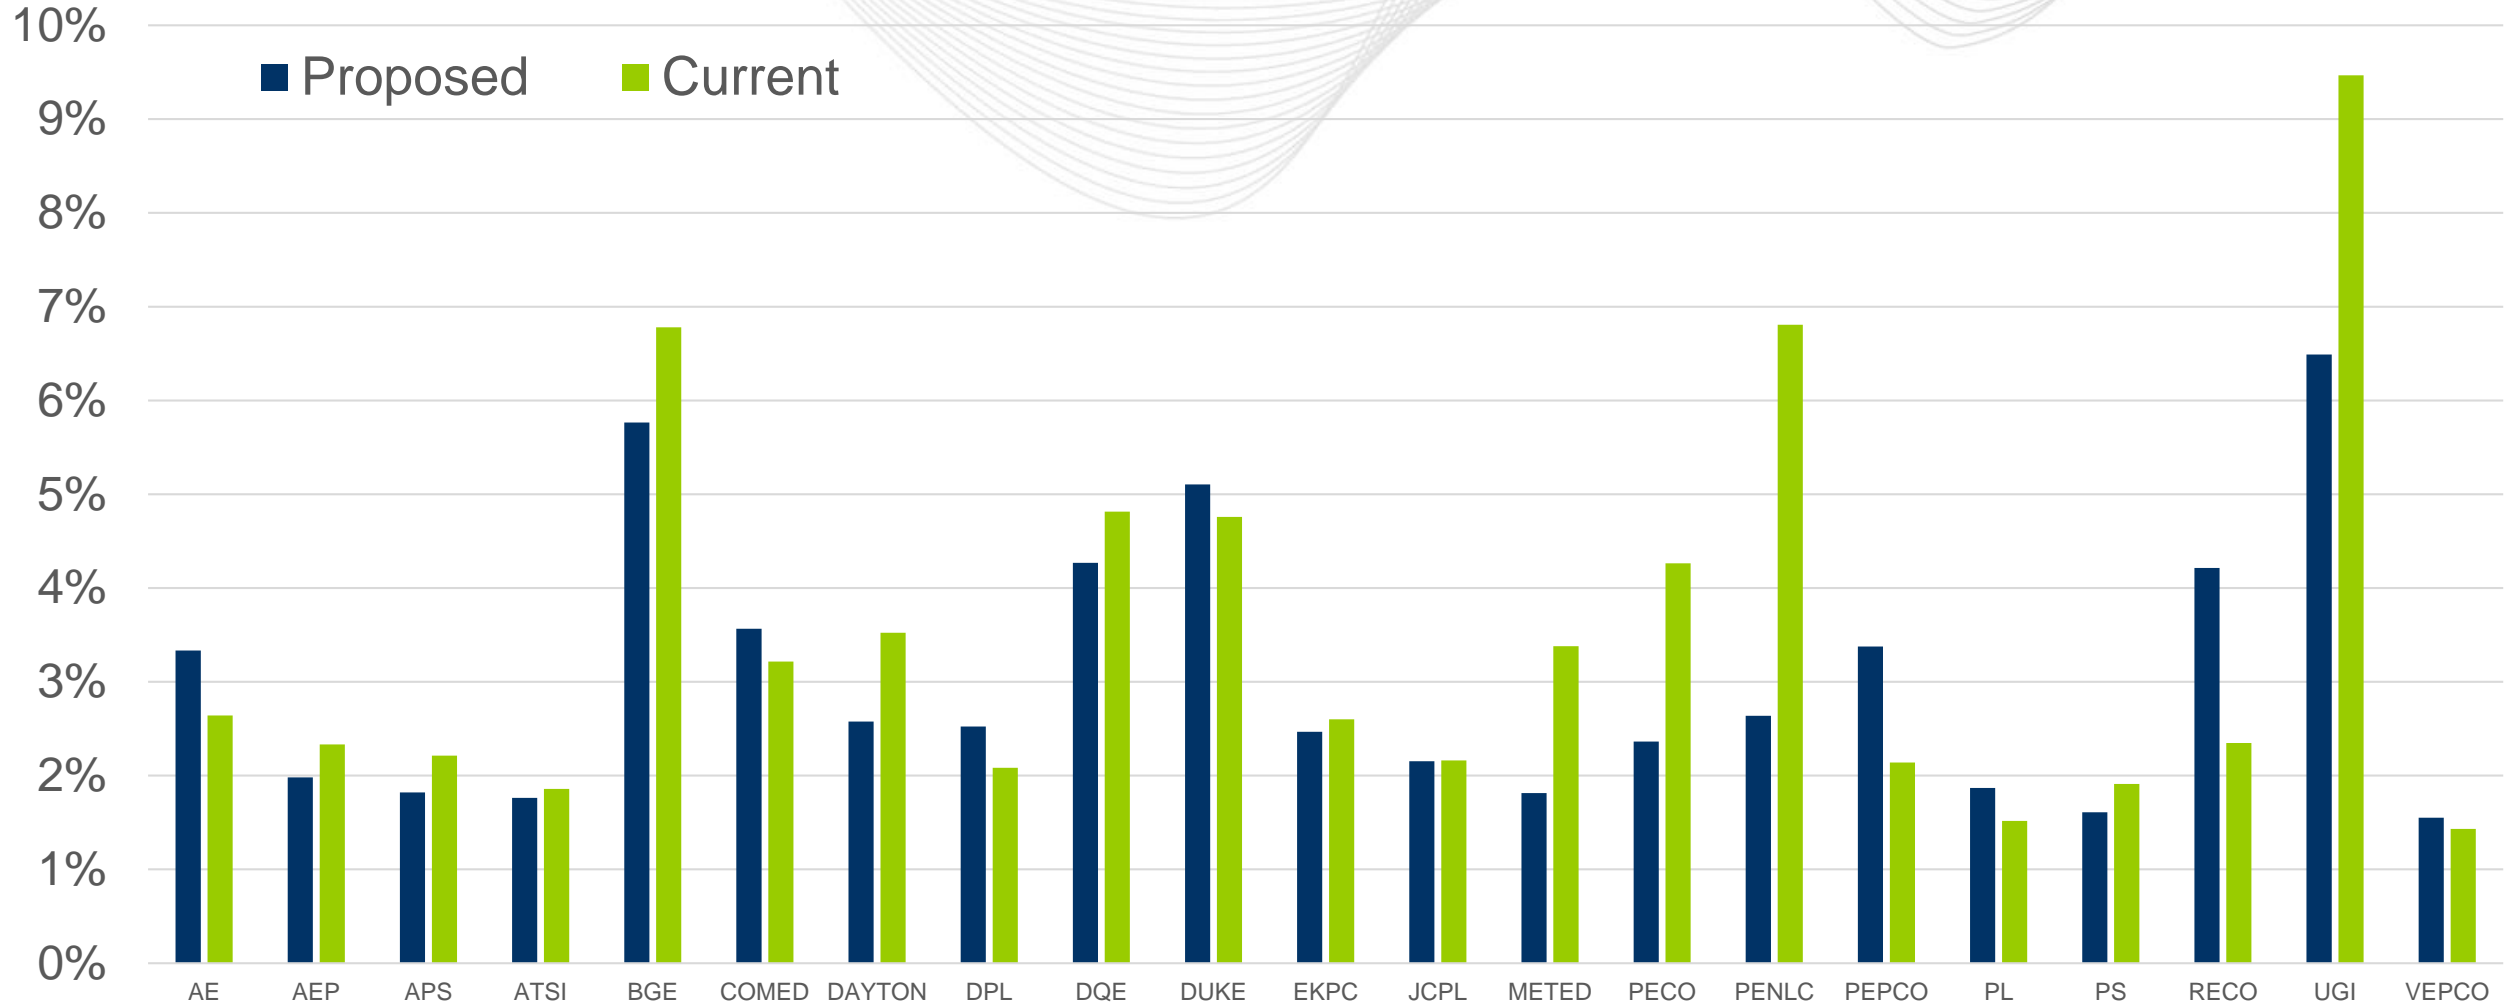

Appendix: Accuracy

Summer Zonal

Zonal-Weighted Summer Accuracy on Top 10 Days Zero Years Out

Zonal Summer Accuracy on Top 10 Days Zero Years Out

Zonal-Weighted Summer Accuracy on Top 10 Days Three Years Out

Zonal Summer Accuracy on Top 10 Days Three Years Out

Zonal-Weighted Summer Accuracy on Top 10 Days Mean Absolute Percent Error

Winter Zonal

Zonal-Weighted Winter Accuracy on Top 10 Days Zero Years Out

Winter Accuracy on Top 10 Days Zero Years Out

Zonal-Weighted Winter Accuracy on Top 10 Days Three Years Out

Winter Accuracy on Top 10 Days Three Years Out

Zonal-Weighted Winter Accuracy on Top 10 Days Mean Absolute Percent Error