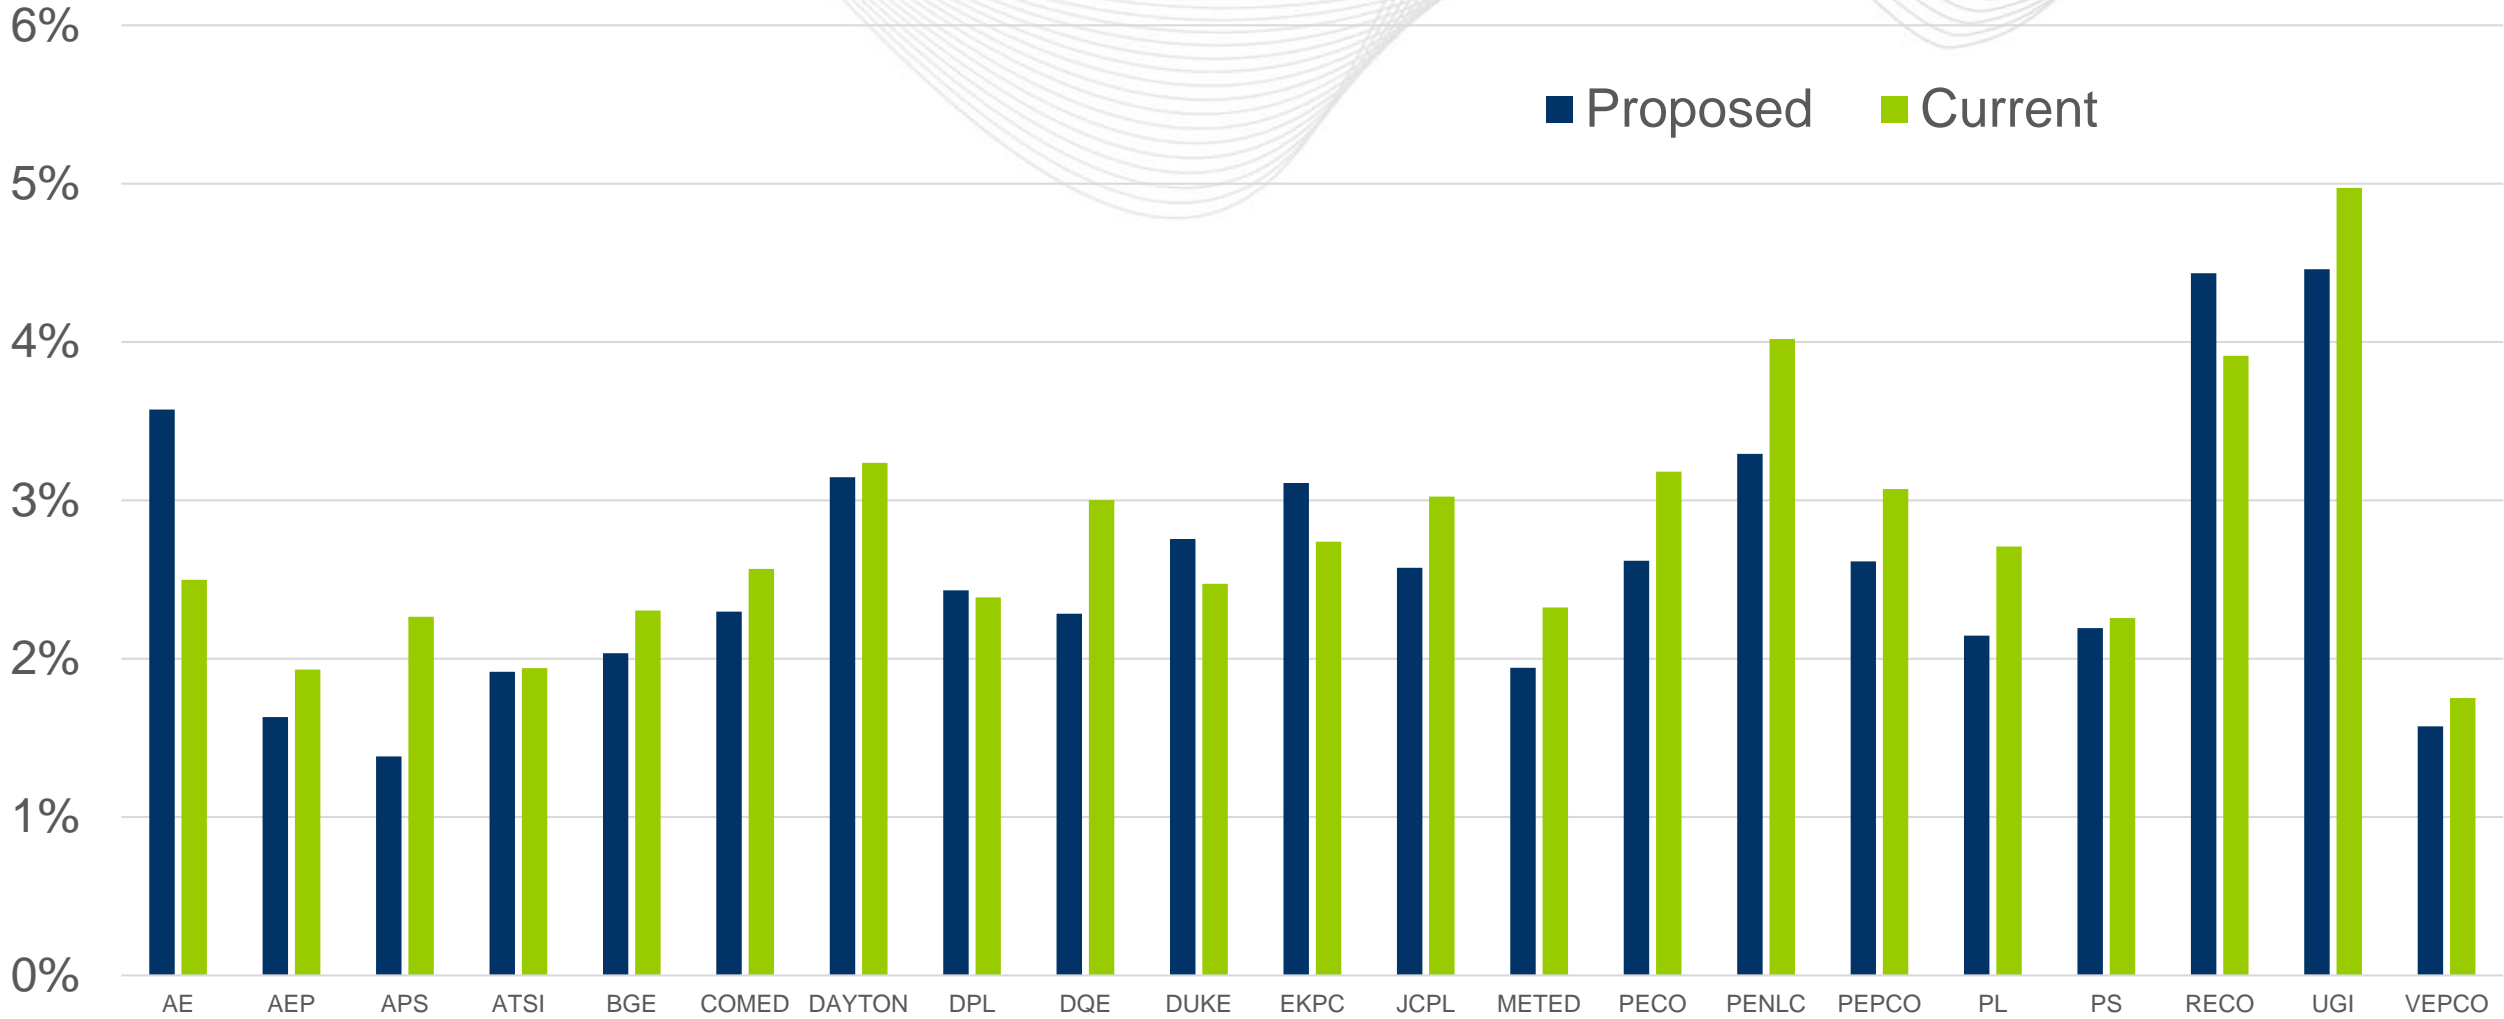

Appendix: Accuracy

Summer Zonal

Zonal-Weighted Summer Accuracy on Top 10 Days Zero Years Out

Zonal Summer Accuracy on Top 10 Days Zero Years Out

Zonal-Weighted Summer Accuracy on Top 10 Days Three Years Out

Zonal Summer Accuracy on Top 10 Days Three Years Out

Zonal-Weighted Summer Accuracy on Top 10 Days Mean Absolute Percent Error

Winter Zonal

Zonal-Weighted Winter Accuracy on Top 10 Days Zero Years Out

Winter Accuracy on Top 10 Days Zero Years Out

Zonal-Weighted Winter Accuracy on Top 10 Days Three Years Out

Winter Accuracy on Top 10 Days Three Years Out

Zonal-Weighted Winter Accuracy on Top 10 Days Mean Absolute Percent Error