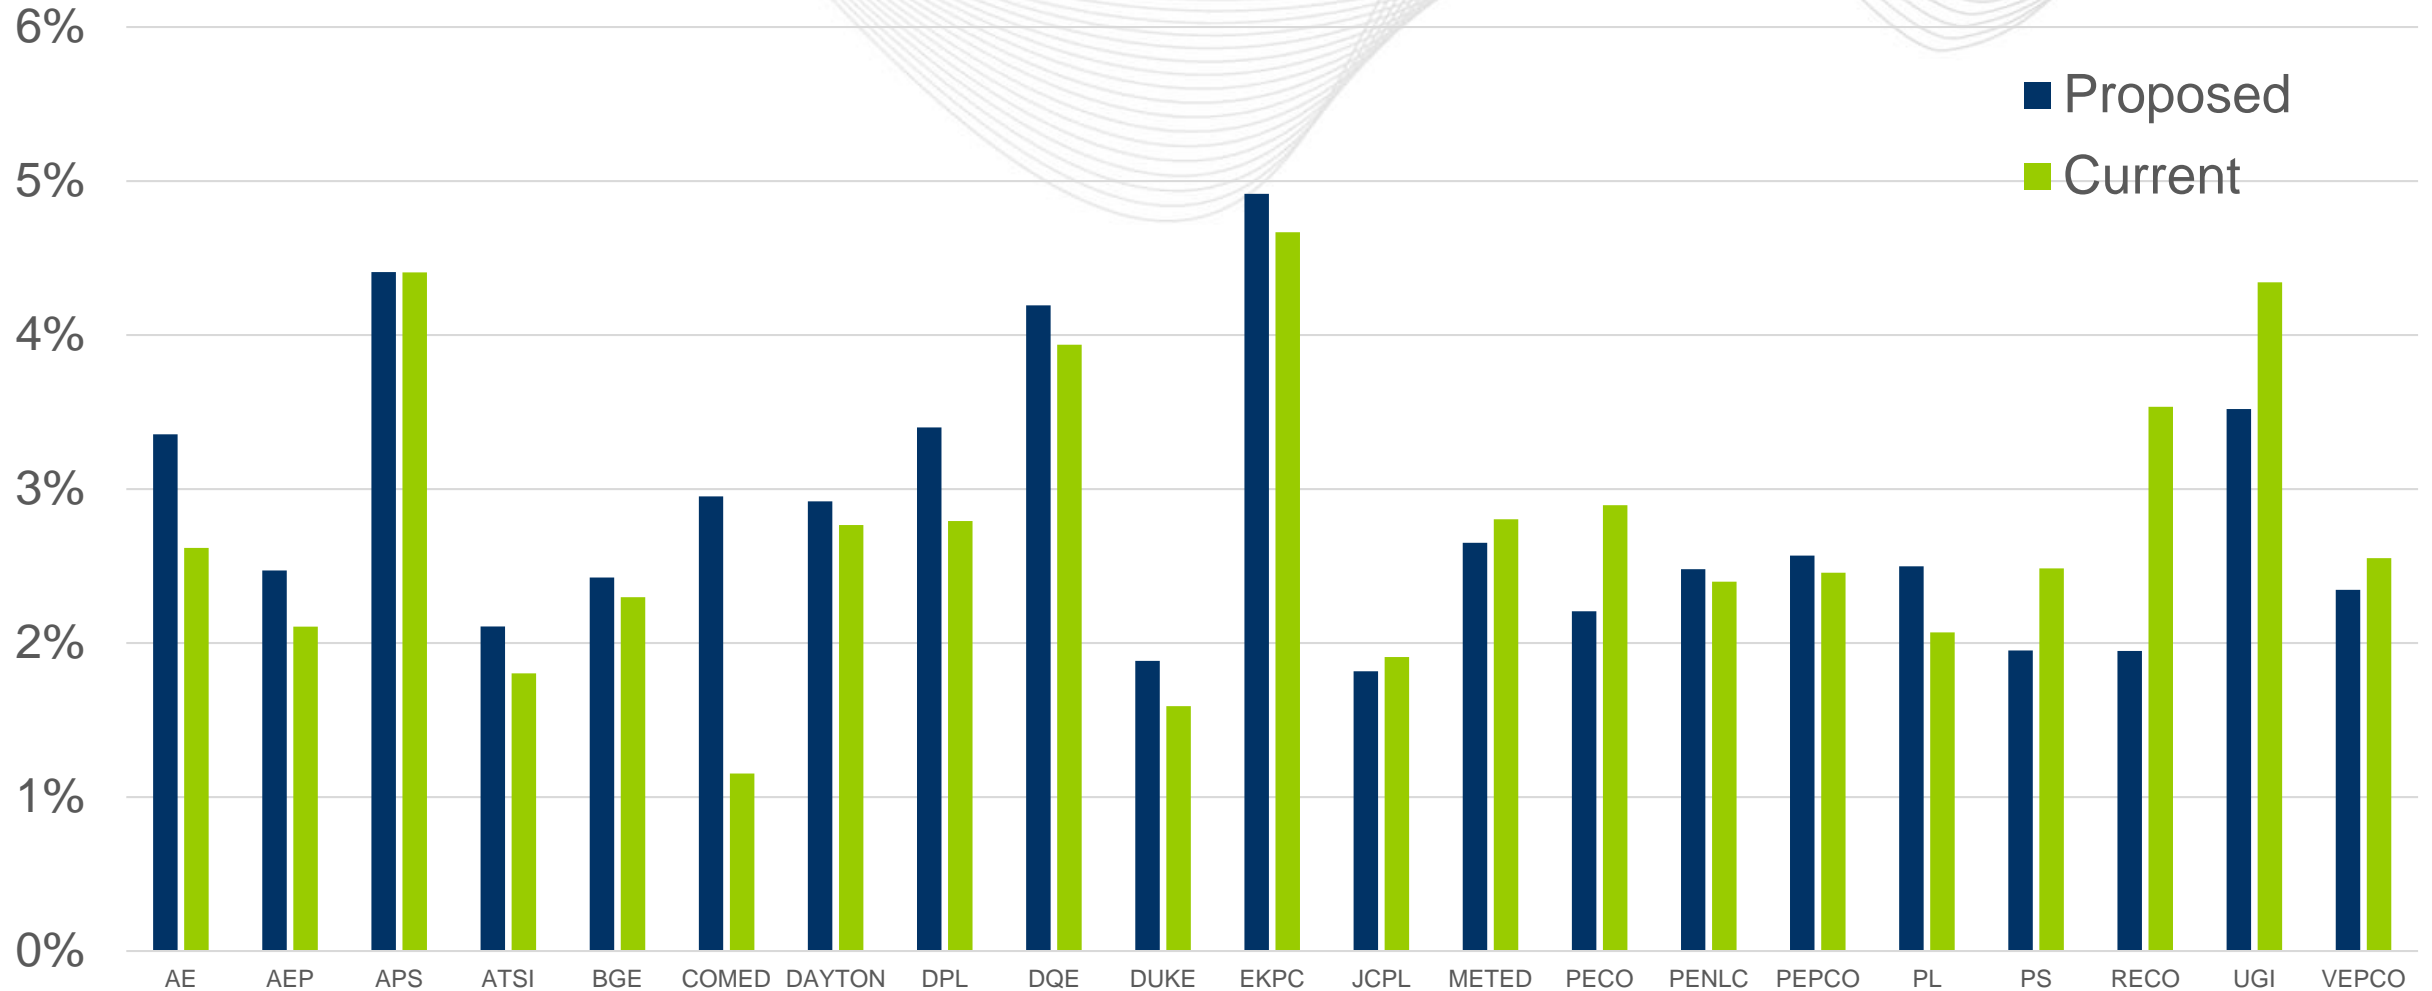

Appendix: Accuracy

Summer Zonal

Zonal-Weighted Summer Accuracy on Top 10 Days Zero Years Out

Zonal Summer Accuracy on Top 10 Days Zero Years Out

Zonal-Weighted Summer Accuracy on Top 10 Days Three Years Out

Zonal Summer Accuracy on Top 10 Days Three Years Out

Zonal-Weighted Summer Accuracy on Top 10 Days Mean Absolute Percent Error

Winter Zonal

Zonal-Weighted Winter Accuracy on Top 10 Days Zero Years Out

Winter Accuracy on Top 10 Days Zero Years Out

Zonal-Weighted Winter Accuracy on Top 10 Days Three Years Out

Winter Accuracy on Top 10 Days Three Years Out

Zonal-Weighted Winter Accuracy on Top 10 Days Mean Absolute Percent Error