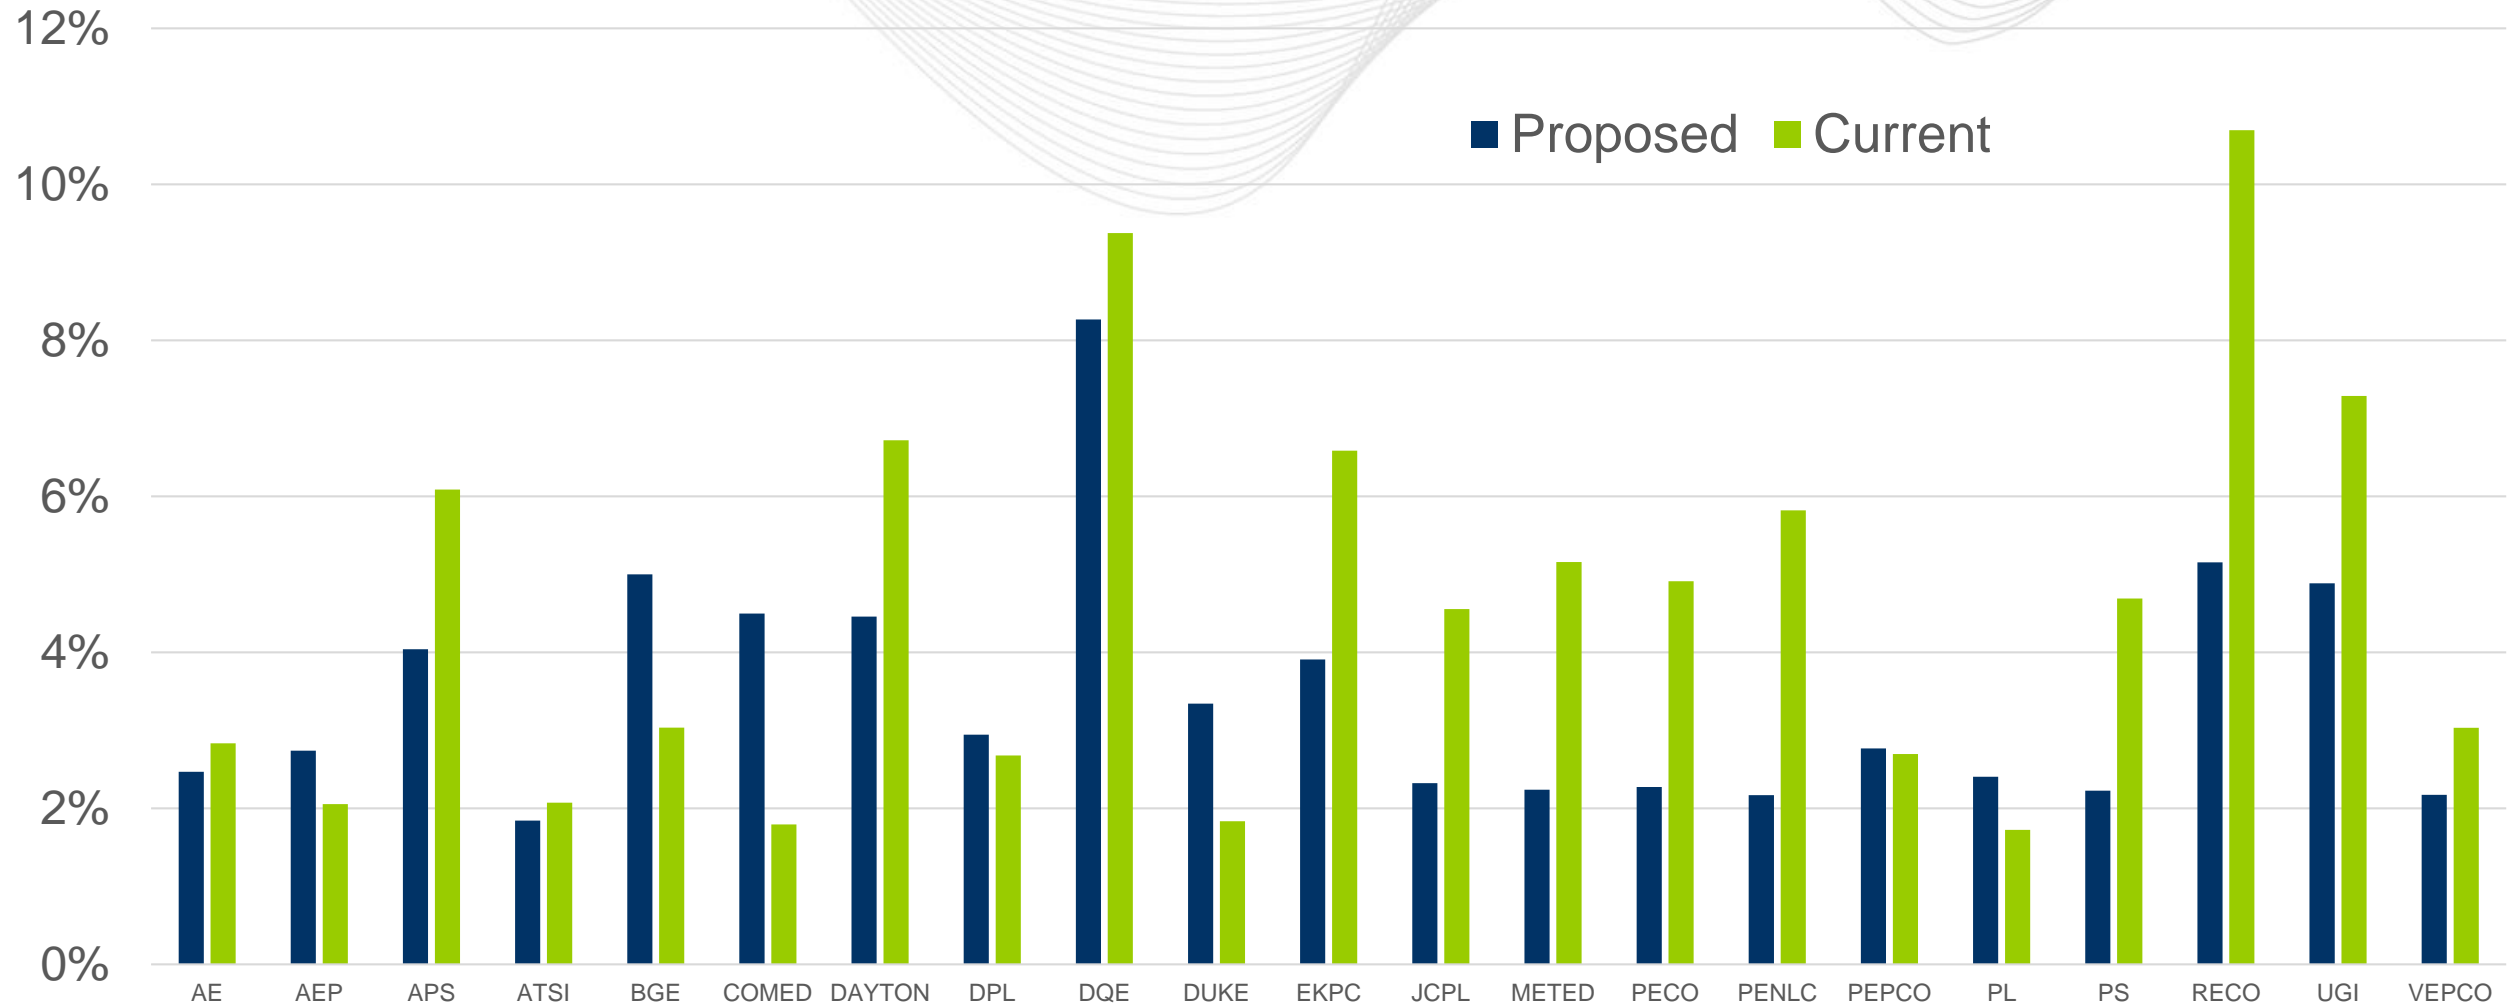

Appendix: Accuracy

Summer Zonal

Zonal-Weighted Summer Accuracy on Top 10 Days Zero Years Out

Zonal Summer Accuracy on Top 10 Days Zero Years Out

Zonal-Weighted Summer Accuracy on Top 10 Days Three Years Out

Zonal Summer Accuracy on Top 10 Days Three Years Out

Zonal-Weighted Summer Accuracy on Top 10 Days Mean Absolute Percent Error

Winter Zonal

Zonal-Weighted Winter Accuracy on Top 10 Days Zero Years Out

Winter Accuracy on Top 10 Days Zero Years Out

Zonal-Weighted Winter Accuracy on Top 10 Days Three Years Out

Winter Accuracy on Top 10 Days Three Years Out

Zonal-Weighted Winter Accuracy on Top 10 Days Mean Absolute Percent Error