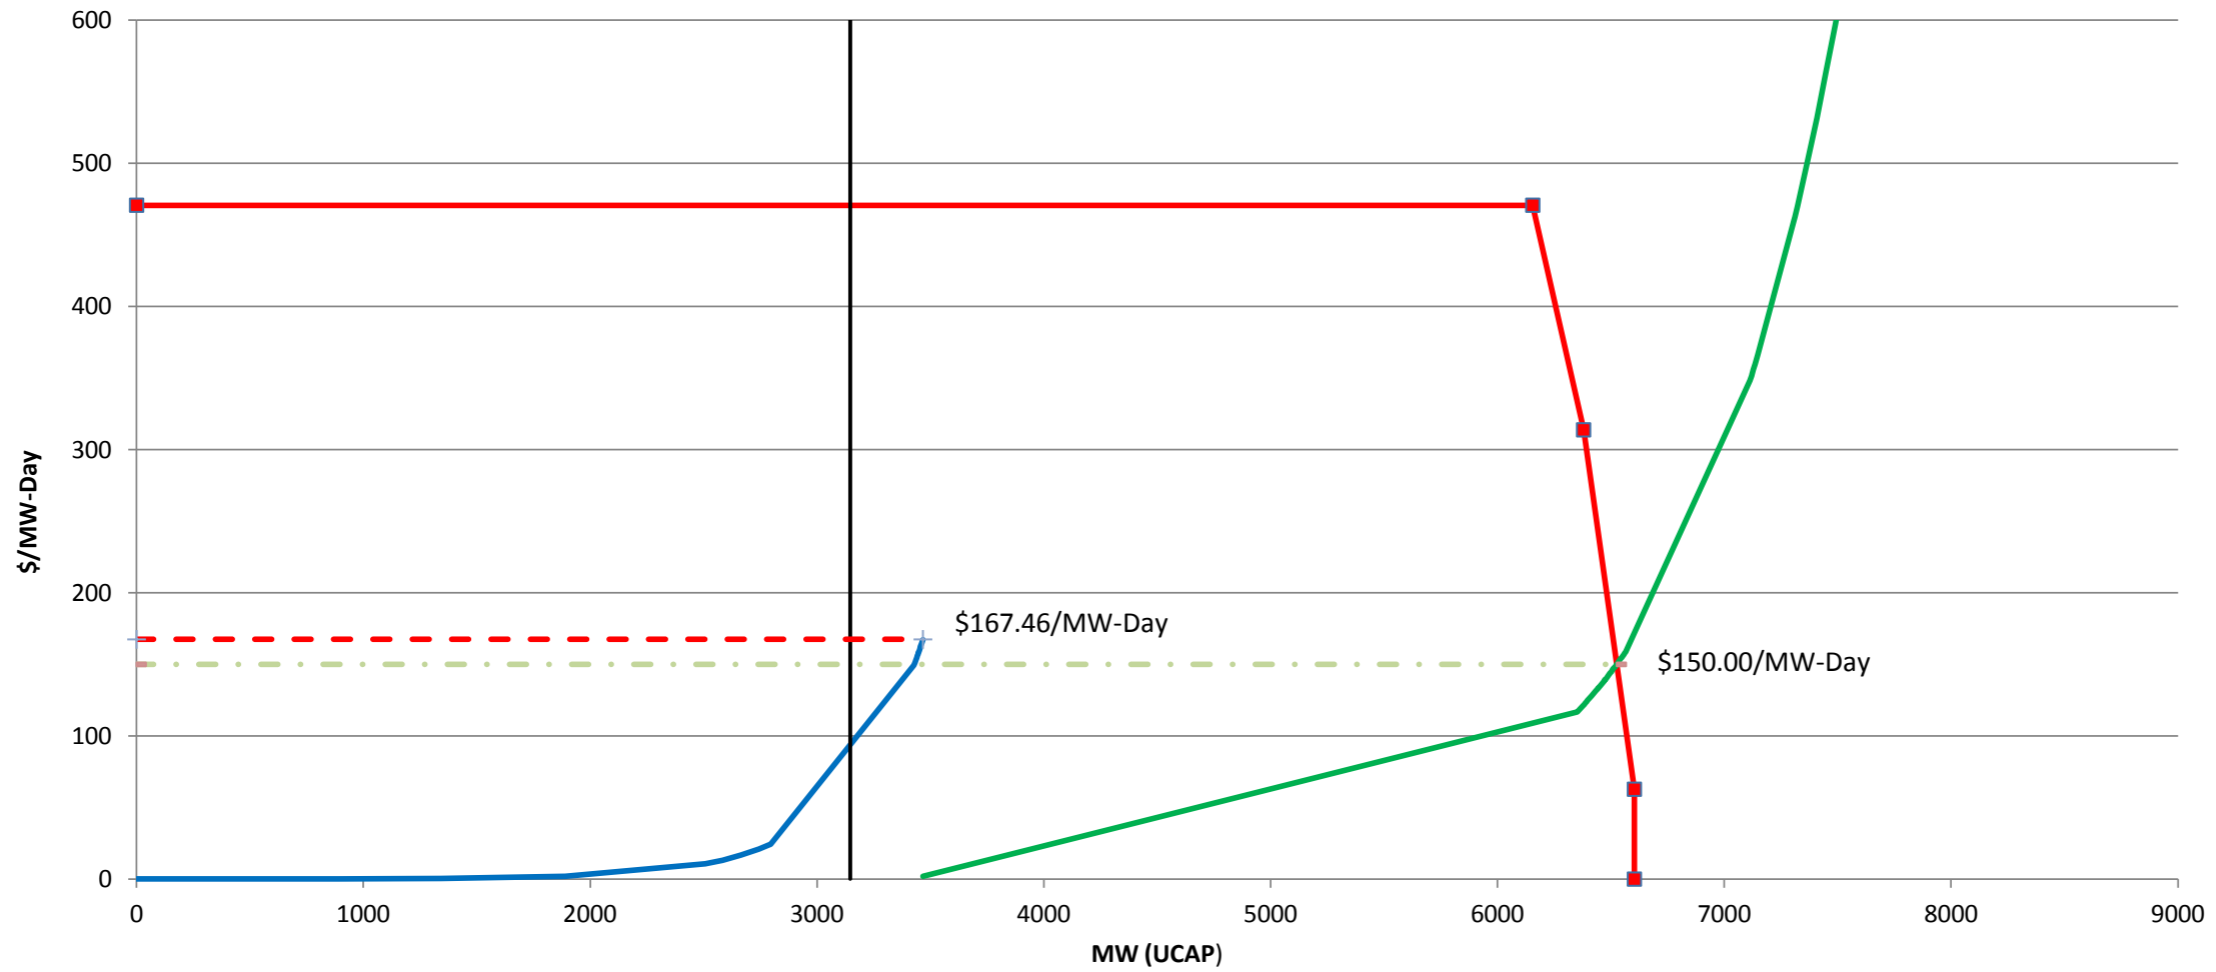

2015/2016 Base Residual Auction PS-NORTH Supply Curve

- —■— VRR
- Annual and Extended Summer Supply
- Limited Supply and Uncleared Annual and Extended Summer Supply
- Extended Summer Minimum Requirement
- - - Extended Summer MCP
- . - . - Limited MCP