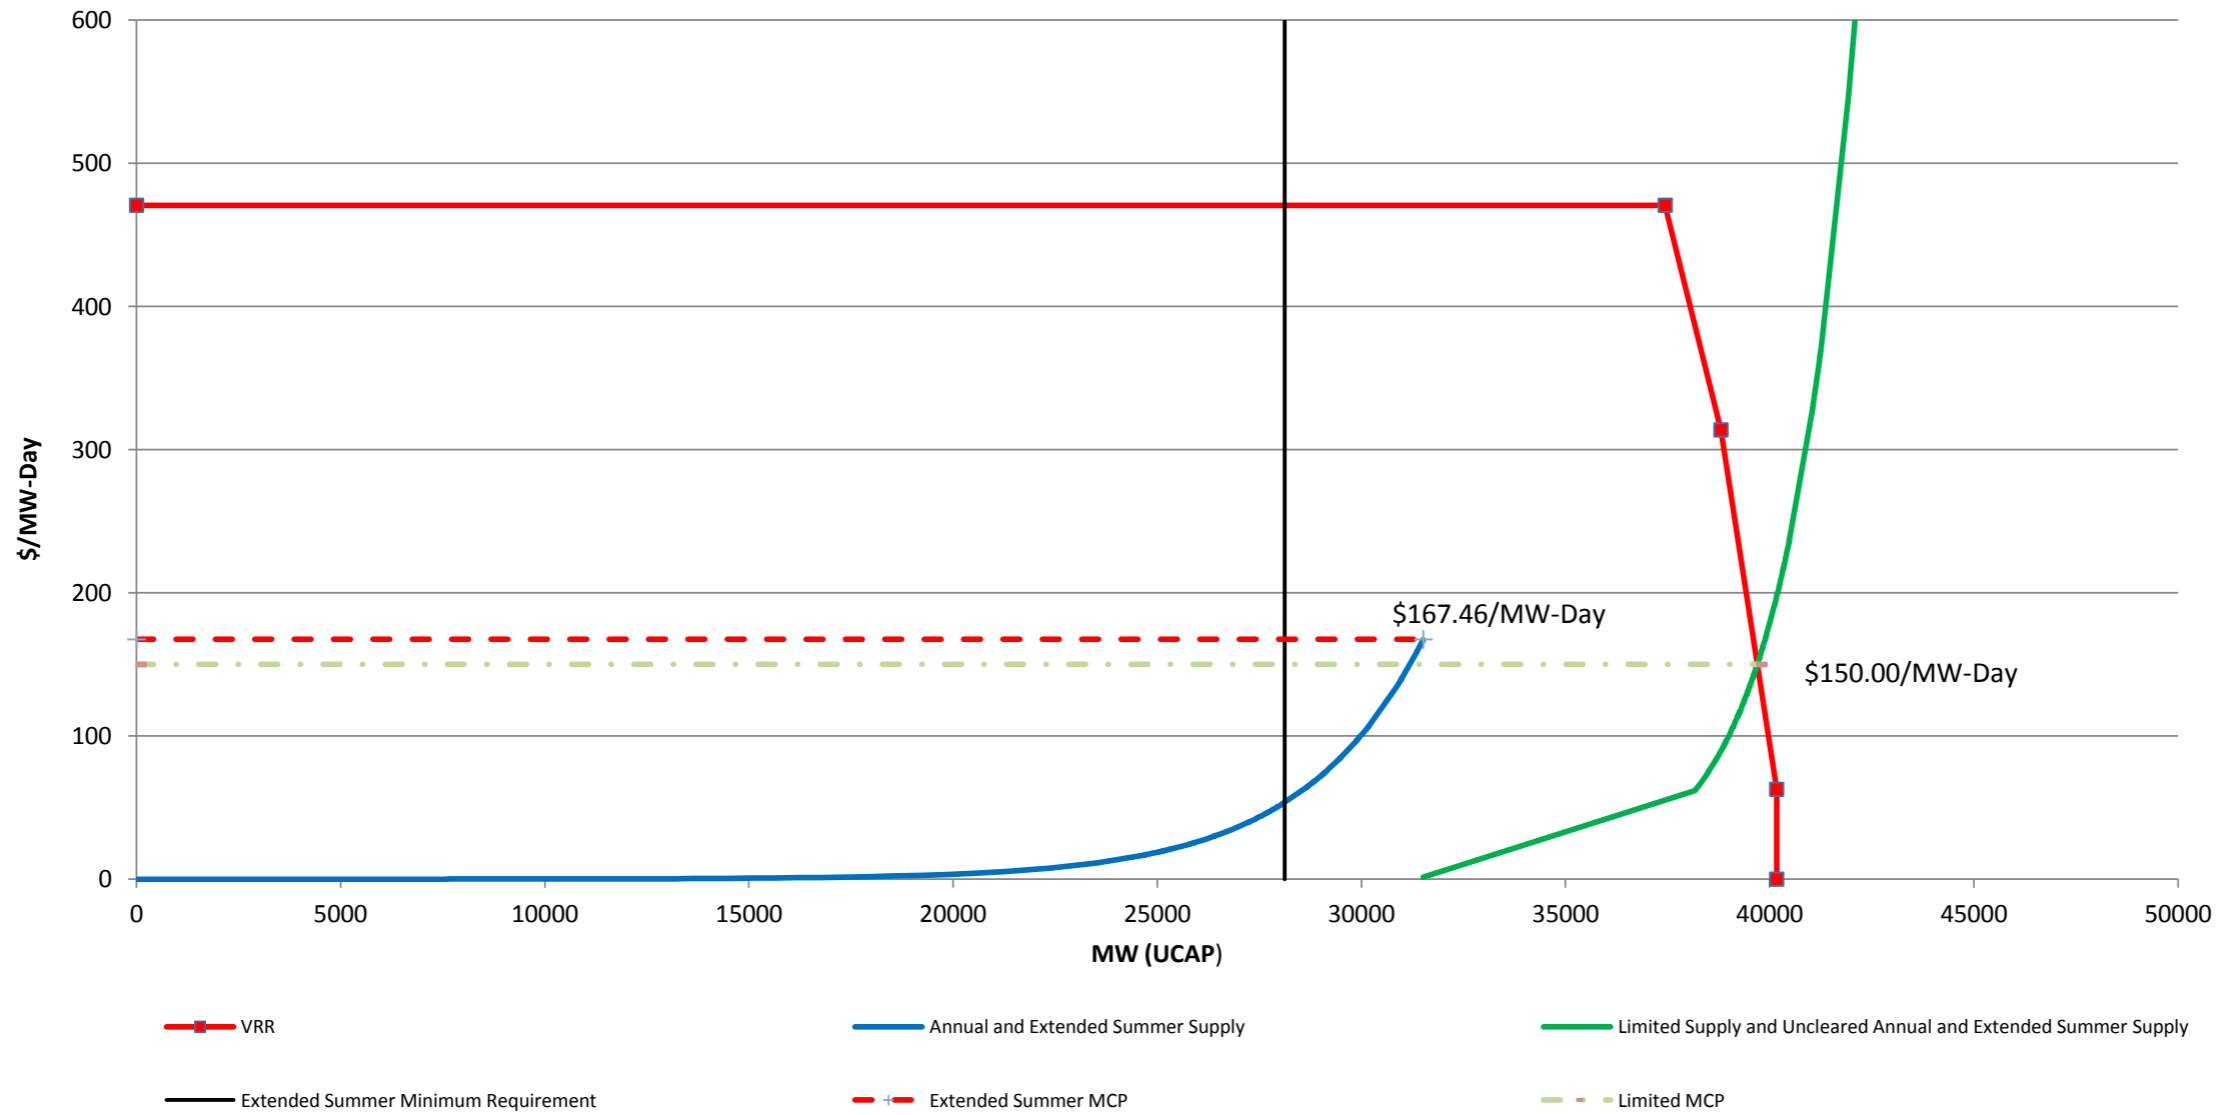

2015/2016 Base Residual Auction EMAAC Supply Curve