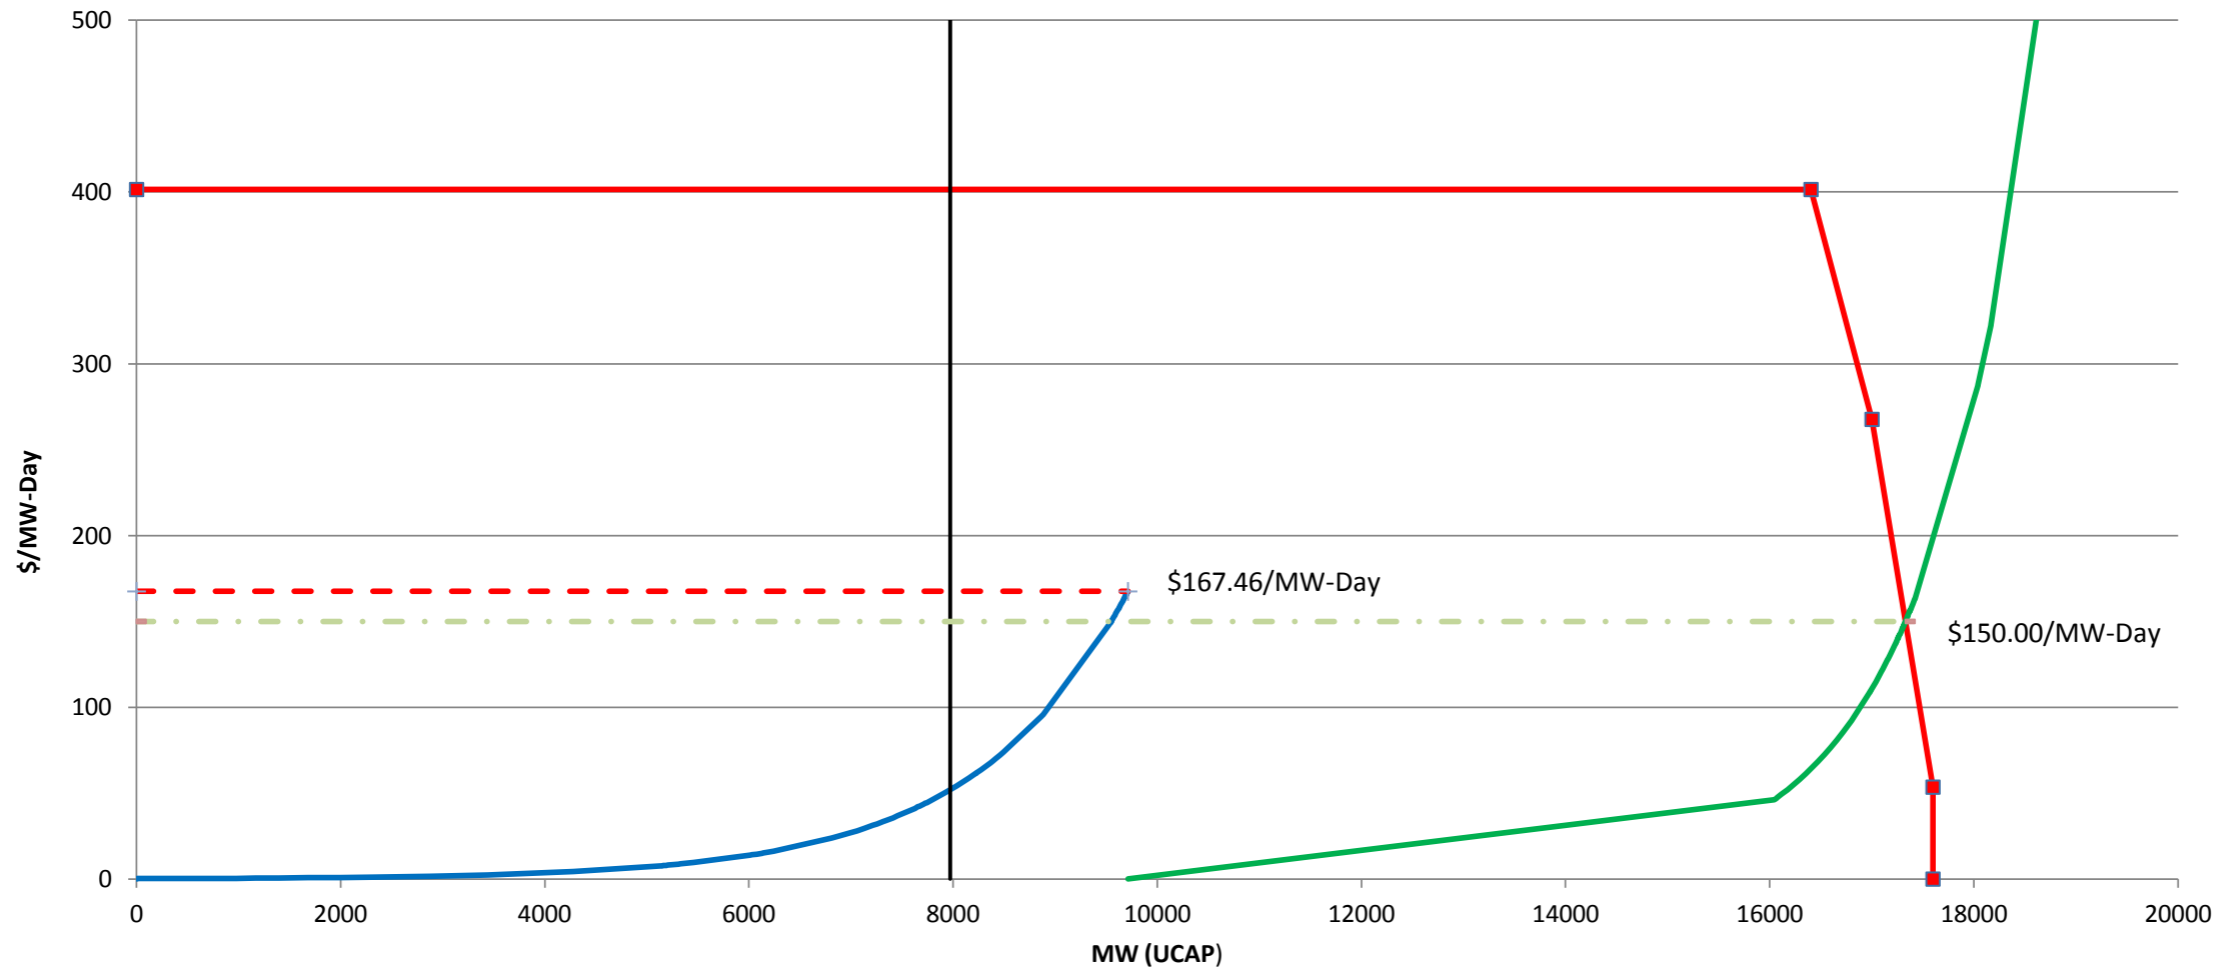

2015/2016 Base Residual Auction RTO Supply Curve

- VRR
 - Extended Summer Minimum Requirement
- Annual and Extended Summer Supply
 - - - Extended Summer MCP
- Limited Supply and Uncleared Annual and Extended Summer Supply
 - · - Limited MCP

2015/2016 Base Residual Auction MAAC Supply Curve

- VRR
- Annual and Extended Summer Supply
- Limited Supply and Uncleared Annual and Extended Summer Supply
- Extended Summer Minimum Requirement
- +- Extended Summer MCP
- .- Limited MCP

2015/2016 Base Residual Auction EMAAC Supply Curve

2015/2016 Base Residual Auction SWMAAC Supply Curve

- VRR
- Annual and Extended Summer Supply
- Limited Supply and Uncleared Annual and Extended Summer Supply
- Extended Summer Minimum Requirement
- +- Extended Summer MCP
- .- Limited MCP