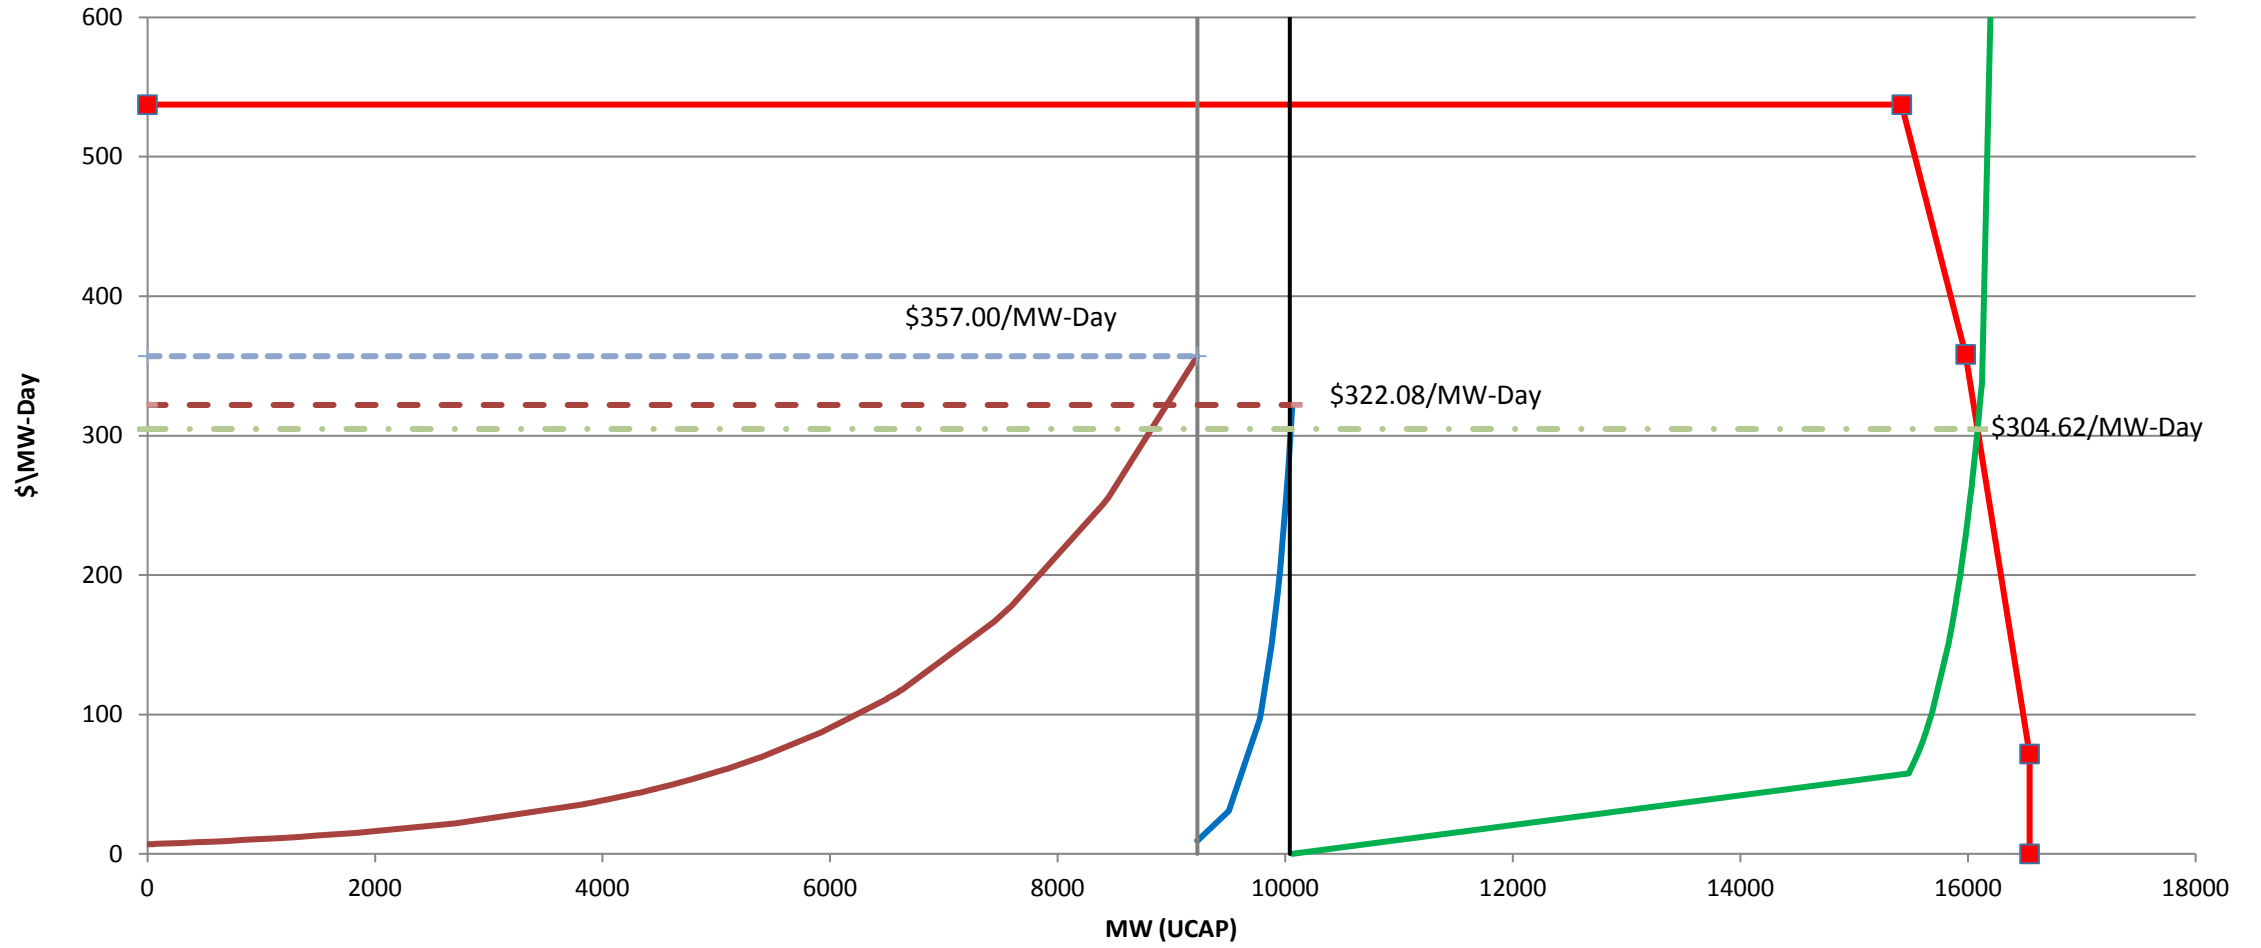

2015/2016 Base Residual Auction ATSI Supply Curve

- —■— VRR
- Limited Supply and Uncleared Annual and Extended Summer Supply
- Annual MCP
- Annual Supply
- Annual Minimum Requirement
- - - Extended Summer MCP
- Extended Summer Supply
- Extended Summer Minimum Requirement
- · - · Limited MCP