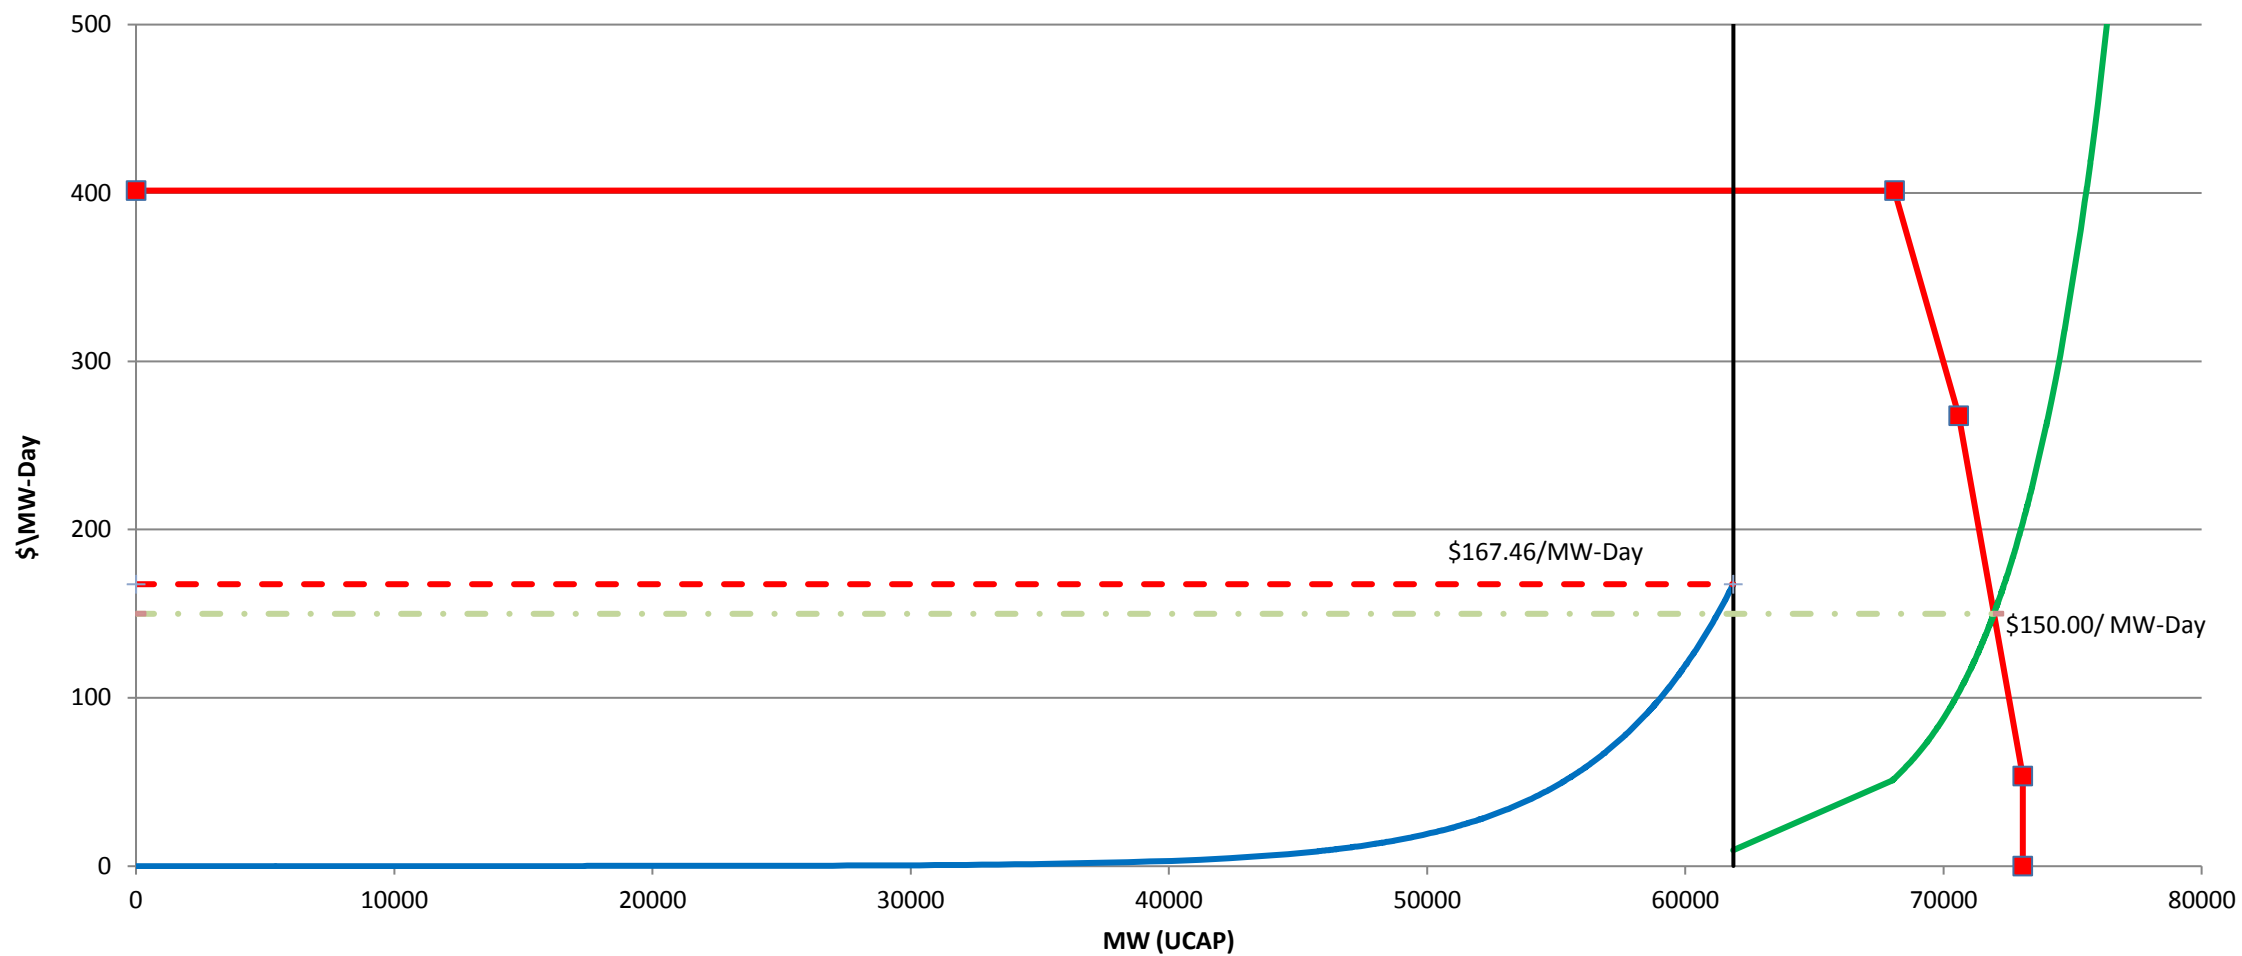

2015/2016 Base Residual Auction RTO Supply Curve

- VRR
 - Extended Summer Minimum Requirement
- Annual and Extended Summer Supply
 - - - Extended Summer MCP
- Limited Supply and Uncleared Annual and Extended Summer Supply
 - · - Limited MCP

2015/2016 Base Residual Auction MAAC Supply Curve

- VRR
- Annual and Extended Summer Supply
- Limited Supply and Uncleared Annual and Extended Summer Supply
- Extended Summer Minimum Requirement
- +- Extended Summer MCP
- .- Limited MCP