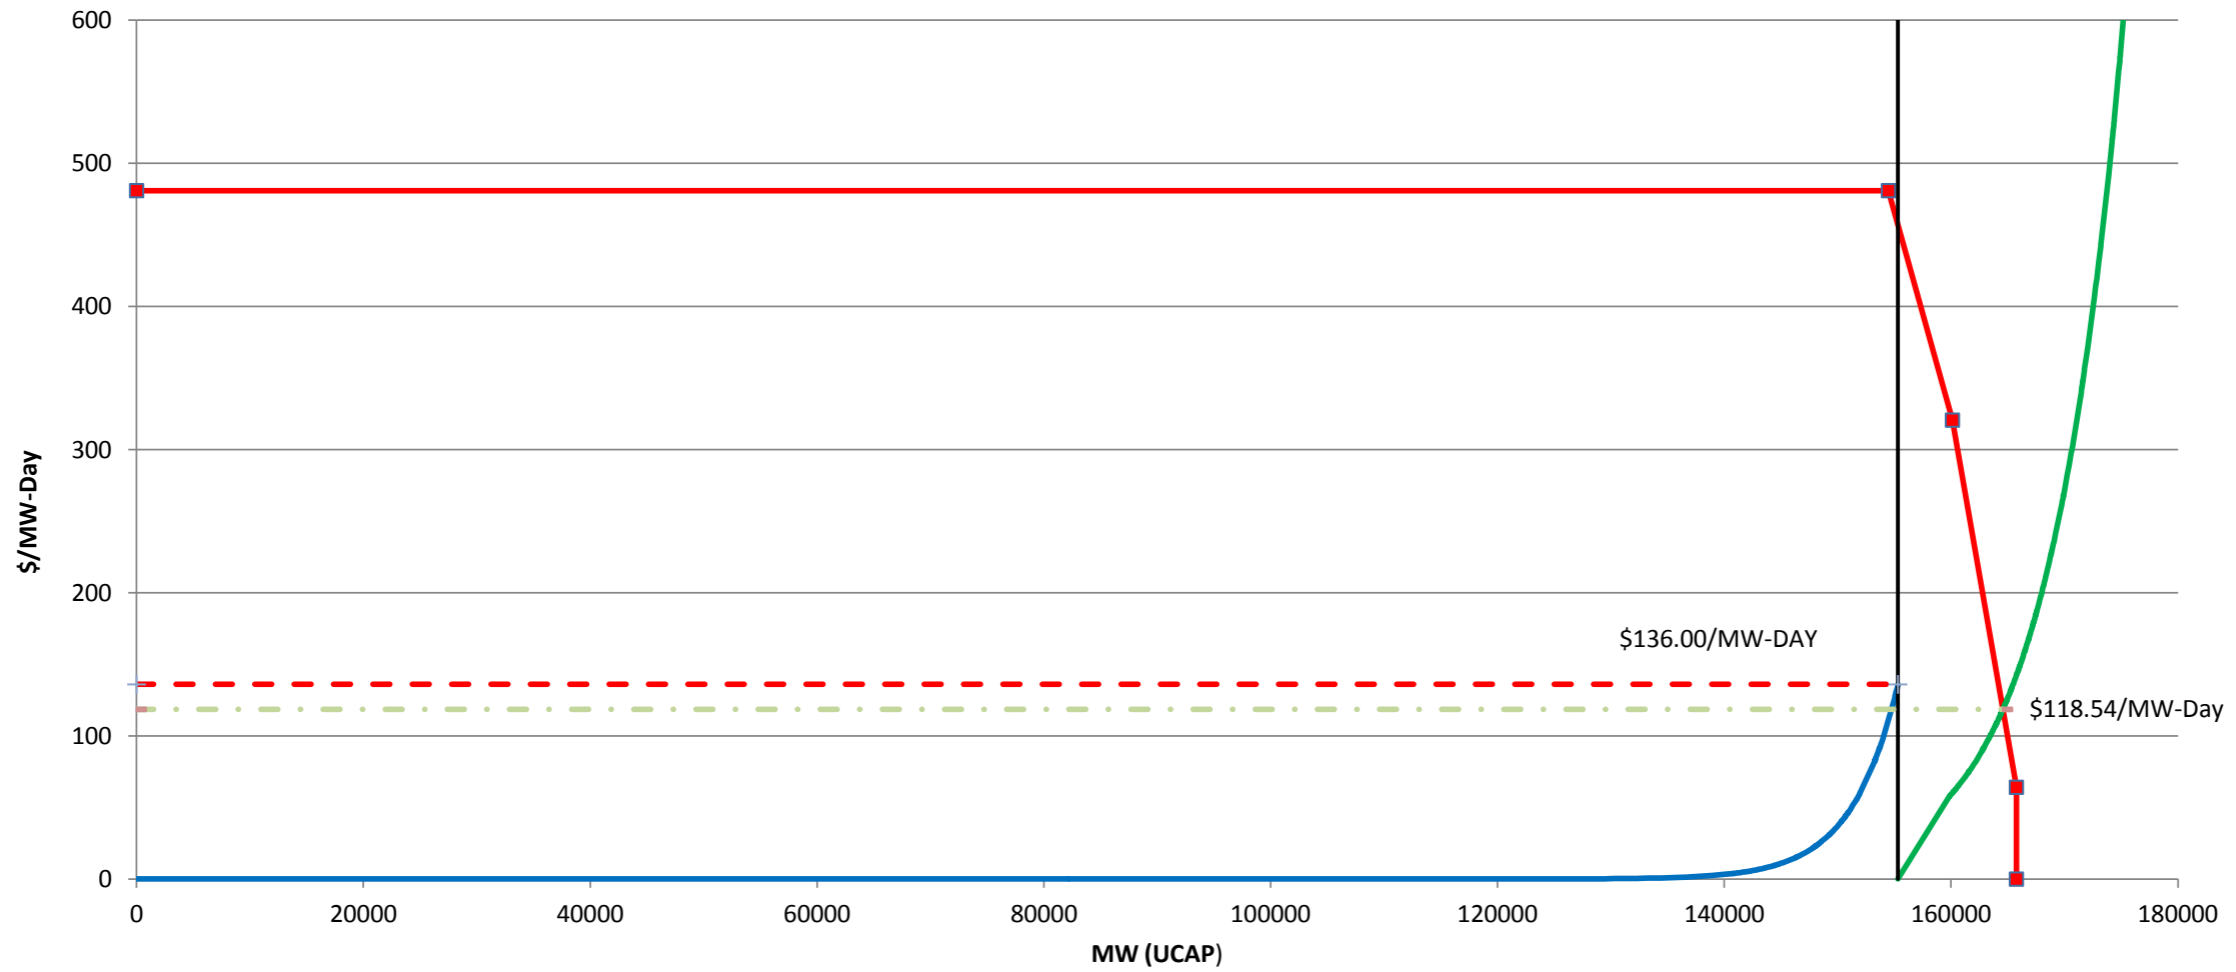

2015/2016 Base Residual Auction RTO Supply Curve

- VRR
 - Extended Summer Minimum Requirement
- Annual and Extended Summer Supply
 - - - Extended Summer MCP
- Limited Supply and Uncleared Annual and Extended Summer Supply
 - · - Limited MCP

2015/2016 Base Residual Auction MAAC Supply Curve

- VRR
- Annual and Extended Summer Supply
- Limited Supply and Uncleared Annual and Extended Summer Supply
- Extended Summer Minimum Requirement
- +- Extended Summer MCP
- .- Limited MCP