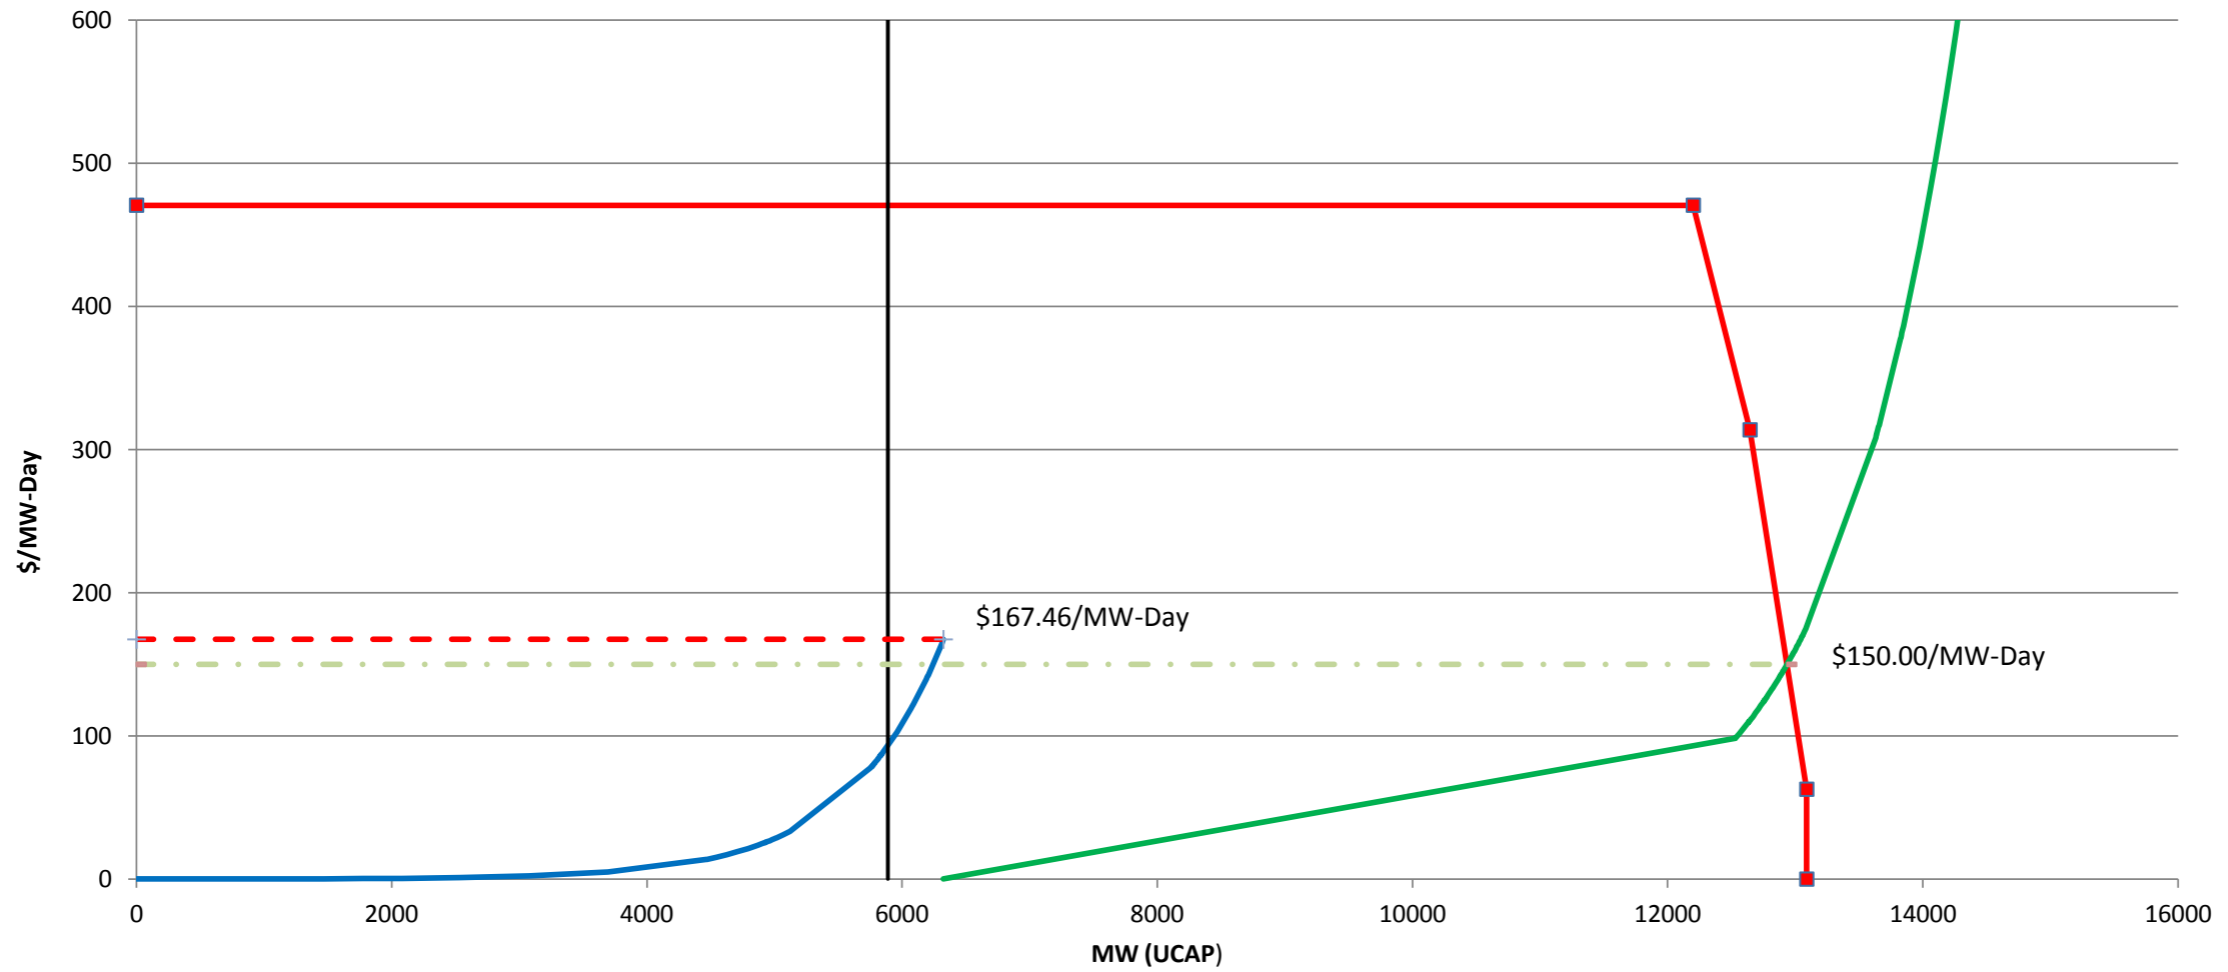

2015/2016 Base Residual Auction PSEG Supply Curve

- —■— VRR
- Annual and Extended Summer Supply
- Limited Supply and Uncleared Annual and Extended Summer Supply
- Extended Summer Minimum Requirement
- - - Extended Summer MCP
- · - · - Limited MCP