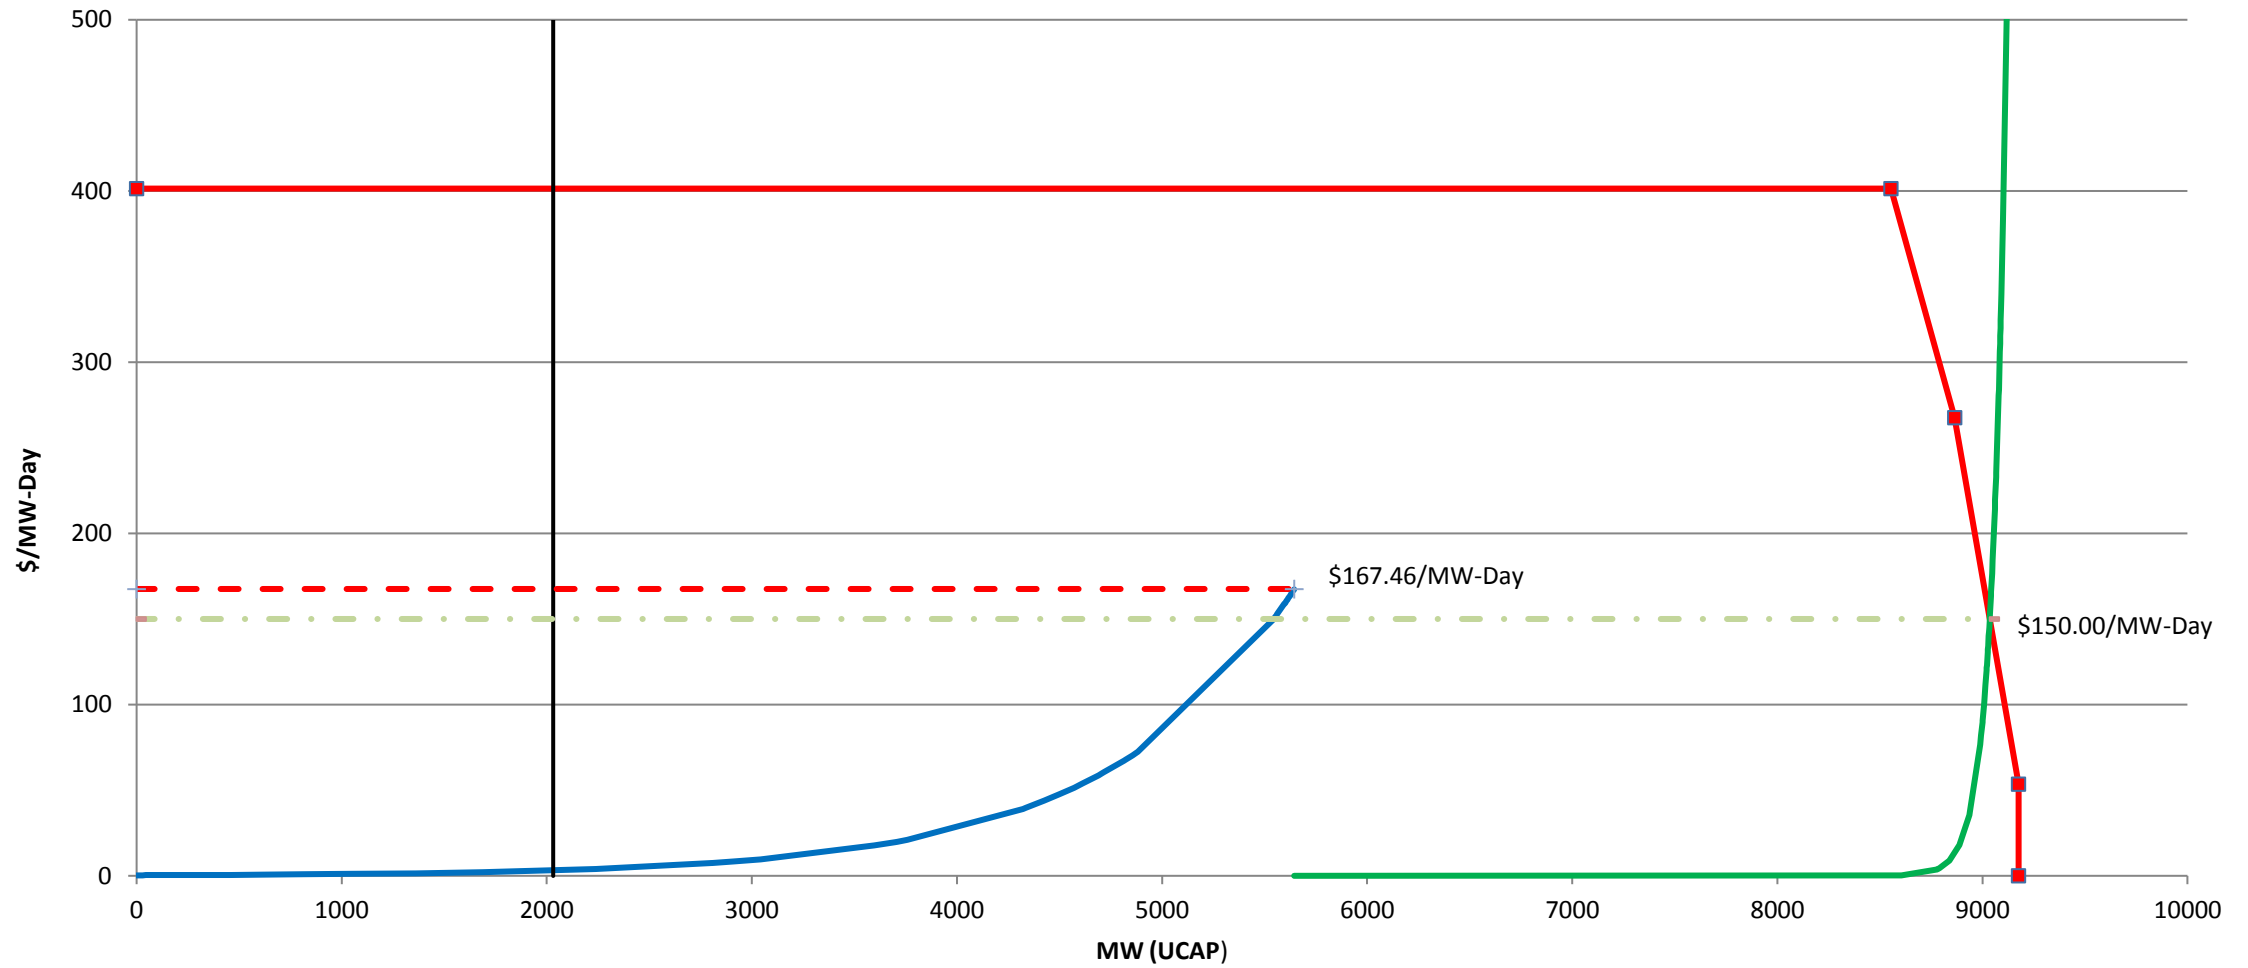

2015/2016 Base Residual Auction PEPCO Supply Curve

- —■— VRR
- Annual and Extended Summer Supply
- Limited Supply and Uncleared Annual and Extended Summer Supply
- Extended Summer Minimum Requirement
- —+— Extended Summer MCP
- —·— Limited MCP