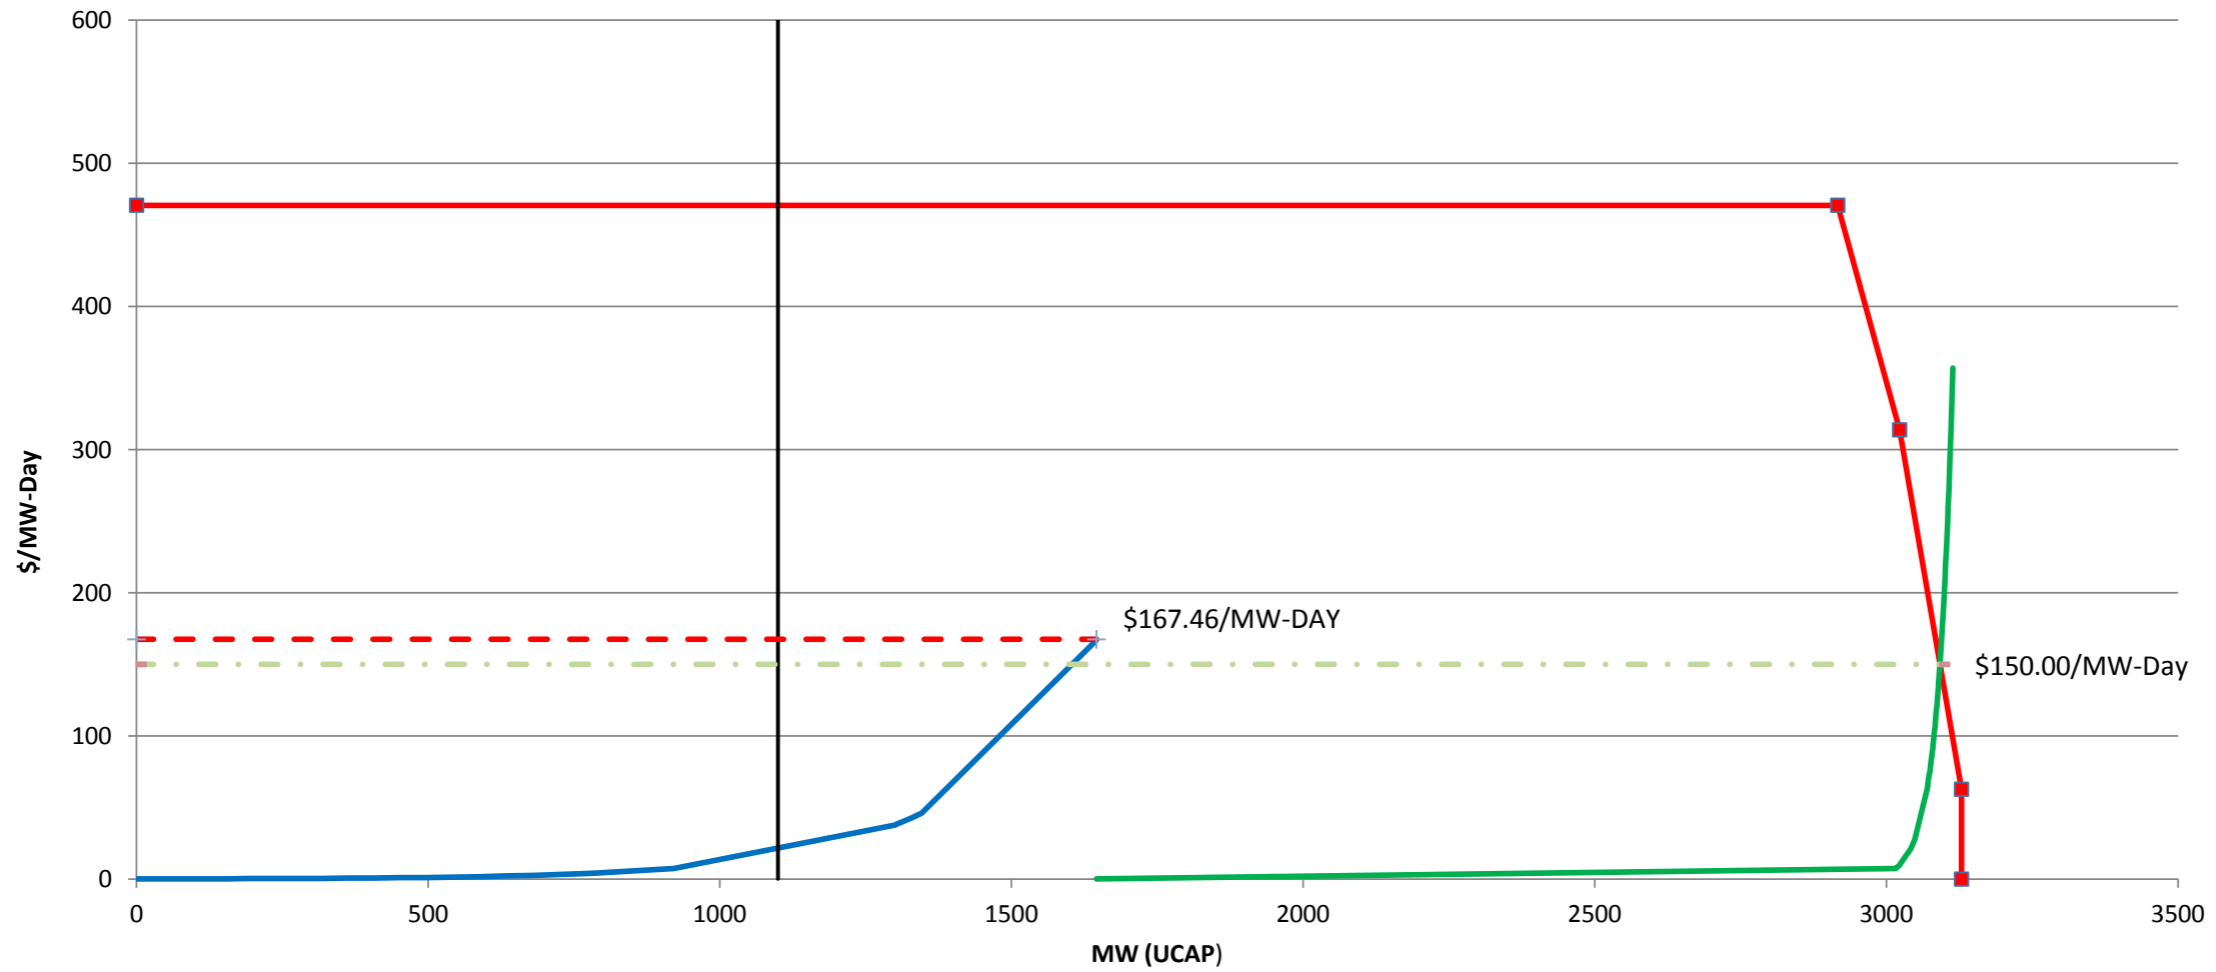

2015/2016 Base Residual Auction DPL-SOUTH Supply Curve

- —■— VRR
- Annual and Extended Summer Supply
- Limited Supply and Uncleared Annual and Extended Summer Supply
- Extended Summer Minimum Requirement
- -+- Extended Summer MCP
- -.- Limited MCP